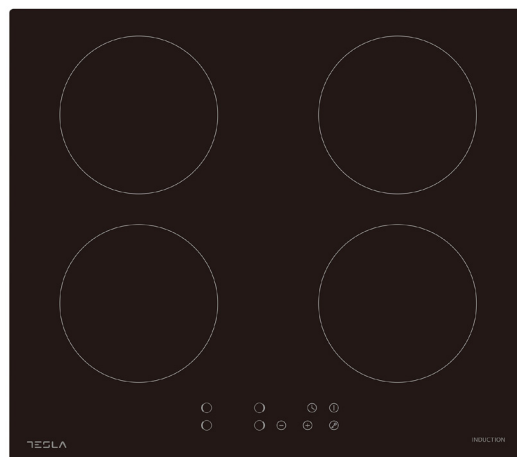

TESLA

Induction cooktops
HI6401MB

TECHNICAL SPECIFICATION

Category	Induction hob
Bevelled edge	No
Booster	No
Control mode	Touch control
Voltage/frequency	220-240V 50Hz
Total power (W)	7200
Front left zone (W)	1600
Rear left zone (W)	2100
Front right zone (W)	2100
Rear right zone (W)	1600
Freezone (W)	/
Vitroc ceramic glass	Ceramic glass
Power stage setting	9
Timer (min)	99
Pan sensor	Yes
Auto switch off safety	Yes
Child lock	Yes
Residual heat indicator	Yes
Product Size (mm) (WxLxH)	520x590x60
Built-in Size (mm)	564x494
Carton Size (mm) (WxLxH)	580x655x112
Product Net weight (kg)	9,6
Gross weight (kg)	11
Front left (mm)	180
Rear left (mm)	180
Front right (mm)	180
Rear right (mm)	180