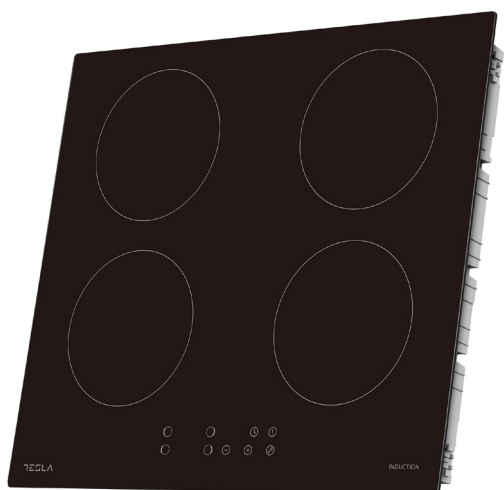

TESLA

Induction cooktops
HI6401MB

TECHNICAL SPECIFICATION

Category	Induction hob
Bevelled edge	No
Booster	No
Control mode	Touch control
Voltage/frequency	220-240V 50Hz
Total power (W)	7200
Front left zone (W)	1600
Rear left zone (W)	2100
Front right zone (W)	2100
Rear right zone (W)	1600
Freezone (W)	/
Vitroc ceramic glass	Ceramic glass
Power stage setting	9
Timer (min)	99
Pan sensor	Yes
Auto switch off safety	Yes
Child lock	Yes
Residual heat indicator	Yes
Product Size (mm) (WxLxH)	520x590x60
Built-in Size (mm)	564x494
Carton Size (mm) (WxLxH)	580x655x112
Product Net weight (kg)	9,6
Gross weight (kg)	11
Front left (mm)	180
Rear left (mm)	180
Front right (mm)	180
Rear right (mm)	180