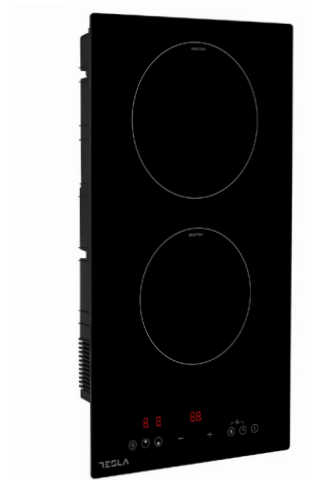

# TESLA

Induction cooktops  
HI3201MB

### TECHNICAL SPECIFICATION

Category	Induction hob
Bevelled edge	No
Booster	No
Control mode	Touch control
Voltage/frequency	220-240V 50Hz
Total power (W)	3500
Front left zone (W)	1300/1500(B)
Rear left zone (W)	1800/2000(B)
Front right zone (W)	/
Rear right zone (W)	/
Freezone (W)	/
Vitroc ceramic glass	Ceramic glass
Power stage setting	9
Timer (min)	99
Pan sensor	Yes
Auto switch off safety	Yes
Child lock	Yes
Residual heat indicator	Yes
Product Size (mm) (WxLxH)	520x288x59
Built-in Size (mm)	268x500
Carton Size (mm) (WxLxH)	610x392x142
Product Net weight (kg)	4,33
Gross weight (kg)	5,28
Front left (mm)	160
Rear left (mm)	180
Front right (mm)	/
Rear right (mm)	/