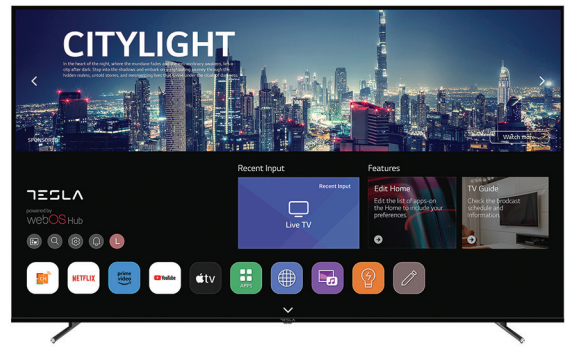

TESLA

LED TV 85E645BUW

powered by webOS Hub

GENERAL

| | |
|--|--|
| Screen Size | 85" (215 cm) |
| Display Type | 10 bit VA |
| Screen Resolution | 3840x2160 |
| Tuner Type | DVB-T/T2/C/S/S2 |
| DVB-T2 Codec | H264, H265 |
| Smart OS | webOS |
| Pre-installed APPs for Smart TV | YouTube, Netflix, Prime video, Web browser, Content store... |
| Supported apps | MAX, Disney +, EON, Orion TV, Deezer, Arena cloud, RTS planeta, Cosmote TV, Ertflix... |
| RAM/Storage | 1.5 GB / 8 GB |
| CPU | 2xCA75 @ 1.0GHz, 2xCA55 @ 1.0GHz |
| GPU | Mali G31 MP2 - High speed |