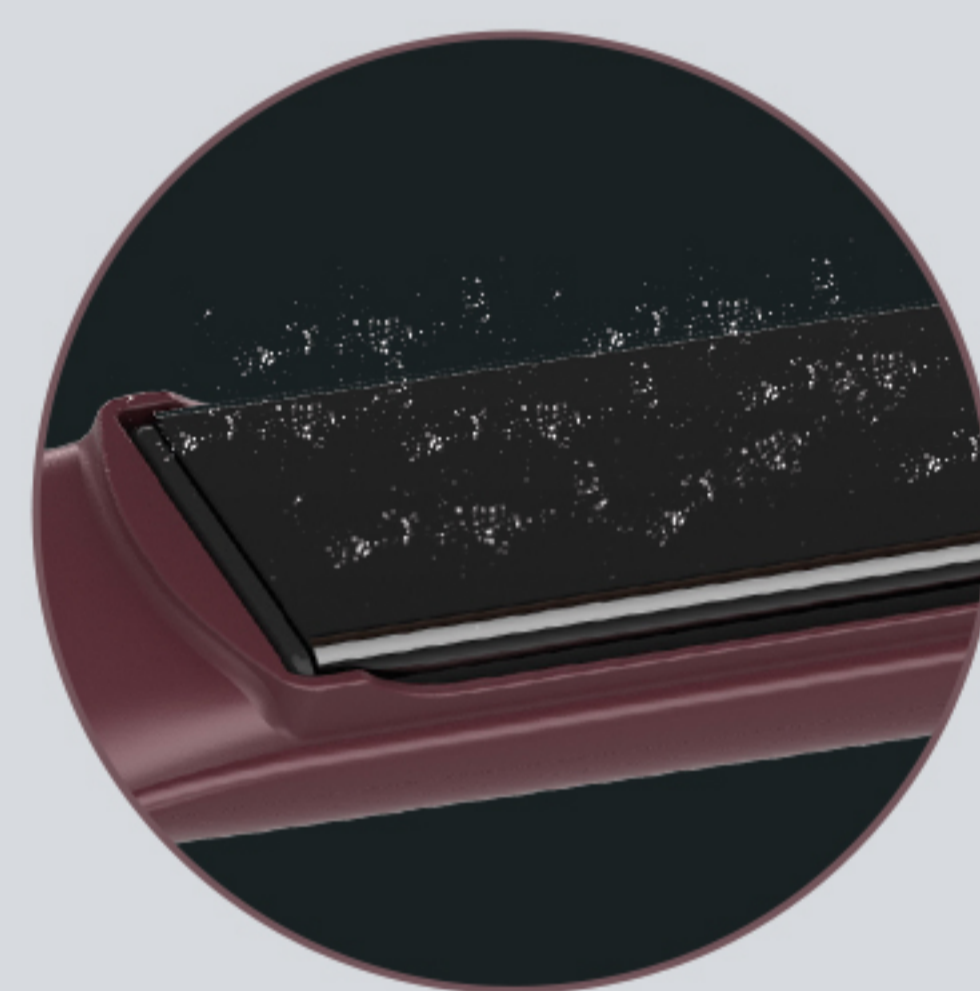

TESLA

ION Max Solo straightener
STH500BB

STRAIGHT TO COMPLIMENTS

Choose Tesla ION Max Solo straightener

⚡ 48W 🌡️ 140°C-230°C ⚡ ION

ION Max technology

ION technology helps maintaining natural hair hydration with super shining and reducing the frizz effect.

Ceramic Tourmaline Coating plates

25mm ceramic coating enriched with diamond and keratin microparticles helps protect against heat, ensures the tool slides through hair seamlessly.

Quick heat-up

30 seconds warm up Fast Heat-Up and consistent heat recovery.

Rotatory control button

Innovative rotatory button for easier and smoother usage.

360° swivel cable

Easier use with flexible cable and close-in lock switch.

TESLA

IonMax Solo straightener

STH500BB

STRAIGHT TO COMPLIMENTS

FEATURES

Color	Burgundy
Power	48W
Plates Size:	95*25 mm
Plates Coating:	Ceramic Tourmaline
Floating plates:	Yes
Temperature level:	140-230°C
Display	LED Digital
Heat up time:	30 sec
Ionic Feature:	Yes
Lock in switch:	Yes
Cable lenght:	2.5m
Hanging loop:	No
Auto Shut off	Yes (30min)
360° rotation cable	Yes
Plug	VDE
Product height	275
Product width	35
Product depth	32
Gift box height	339
Gift box width	136
Gift box depth	60
Weight	0,451 kg
Gift box Weight	0,694 kg
Number of devices in CB	12
Carton size (L x W x H) mm	430*360*270
Gross weight CB	8,96
EAN	8606034700033