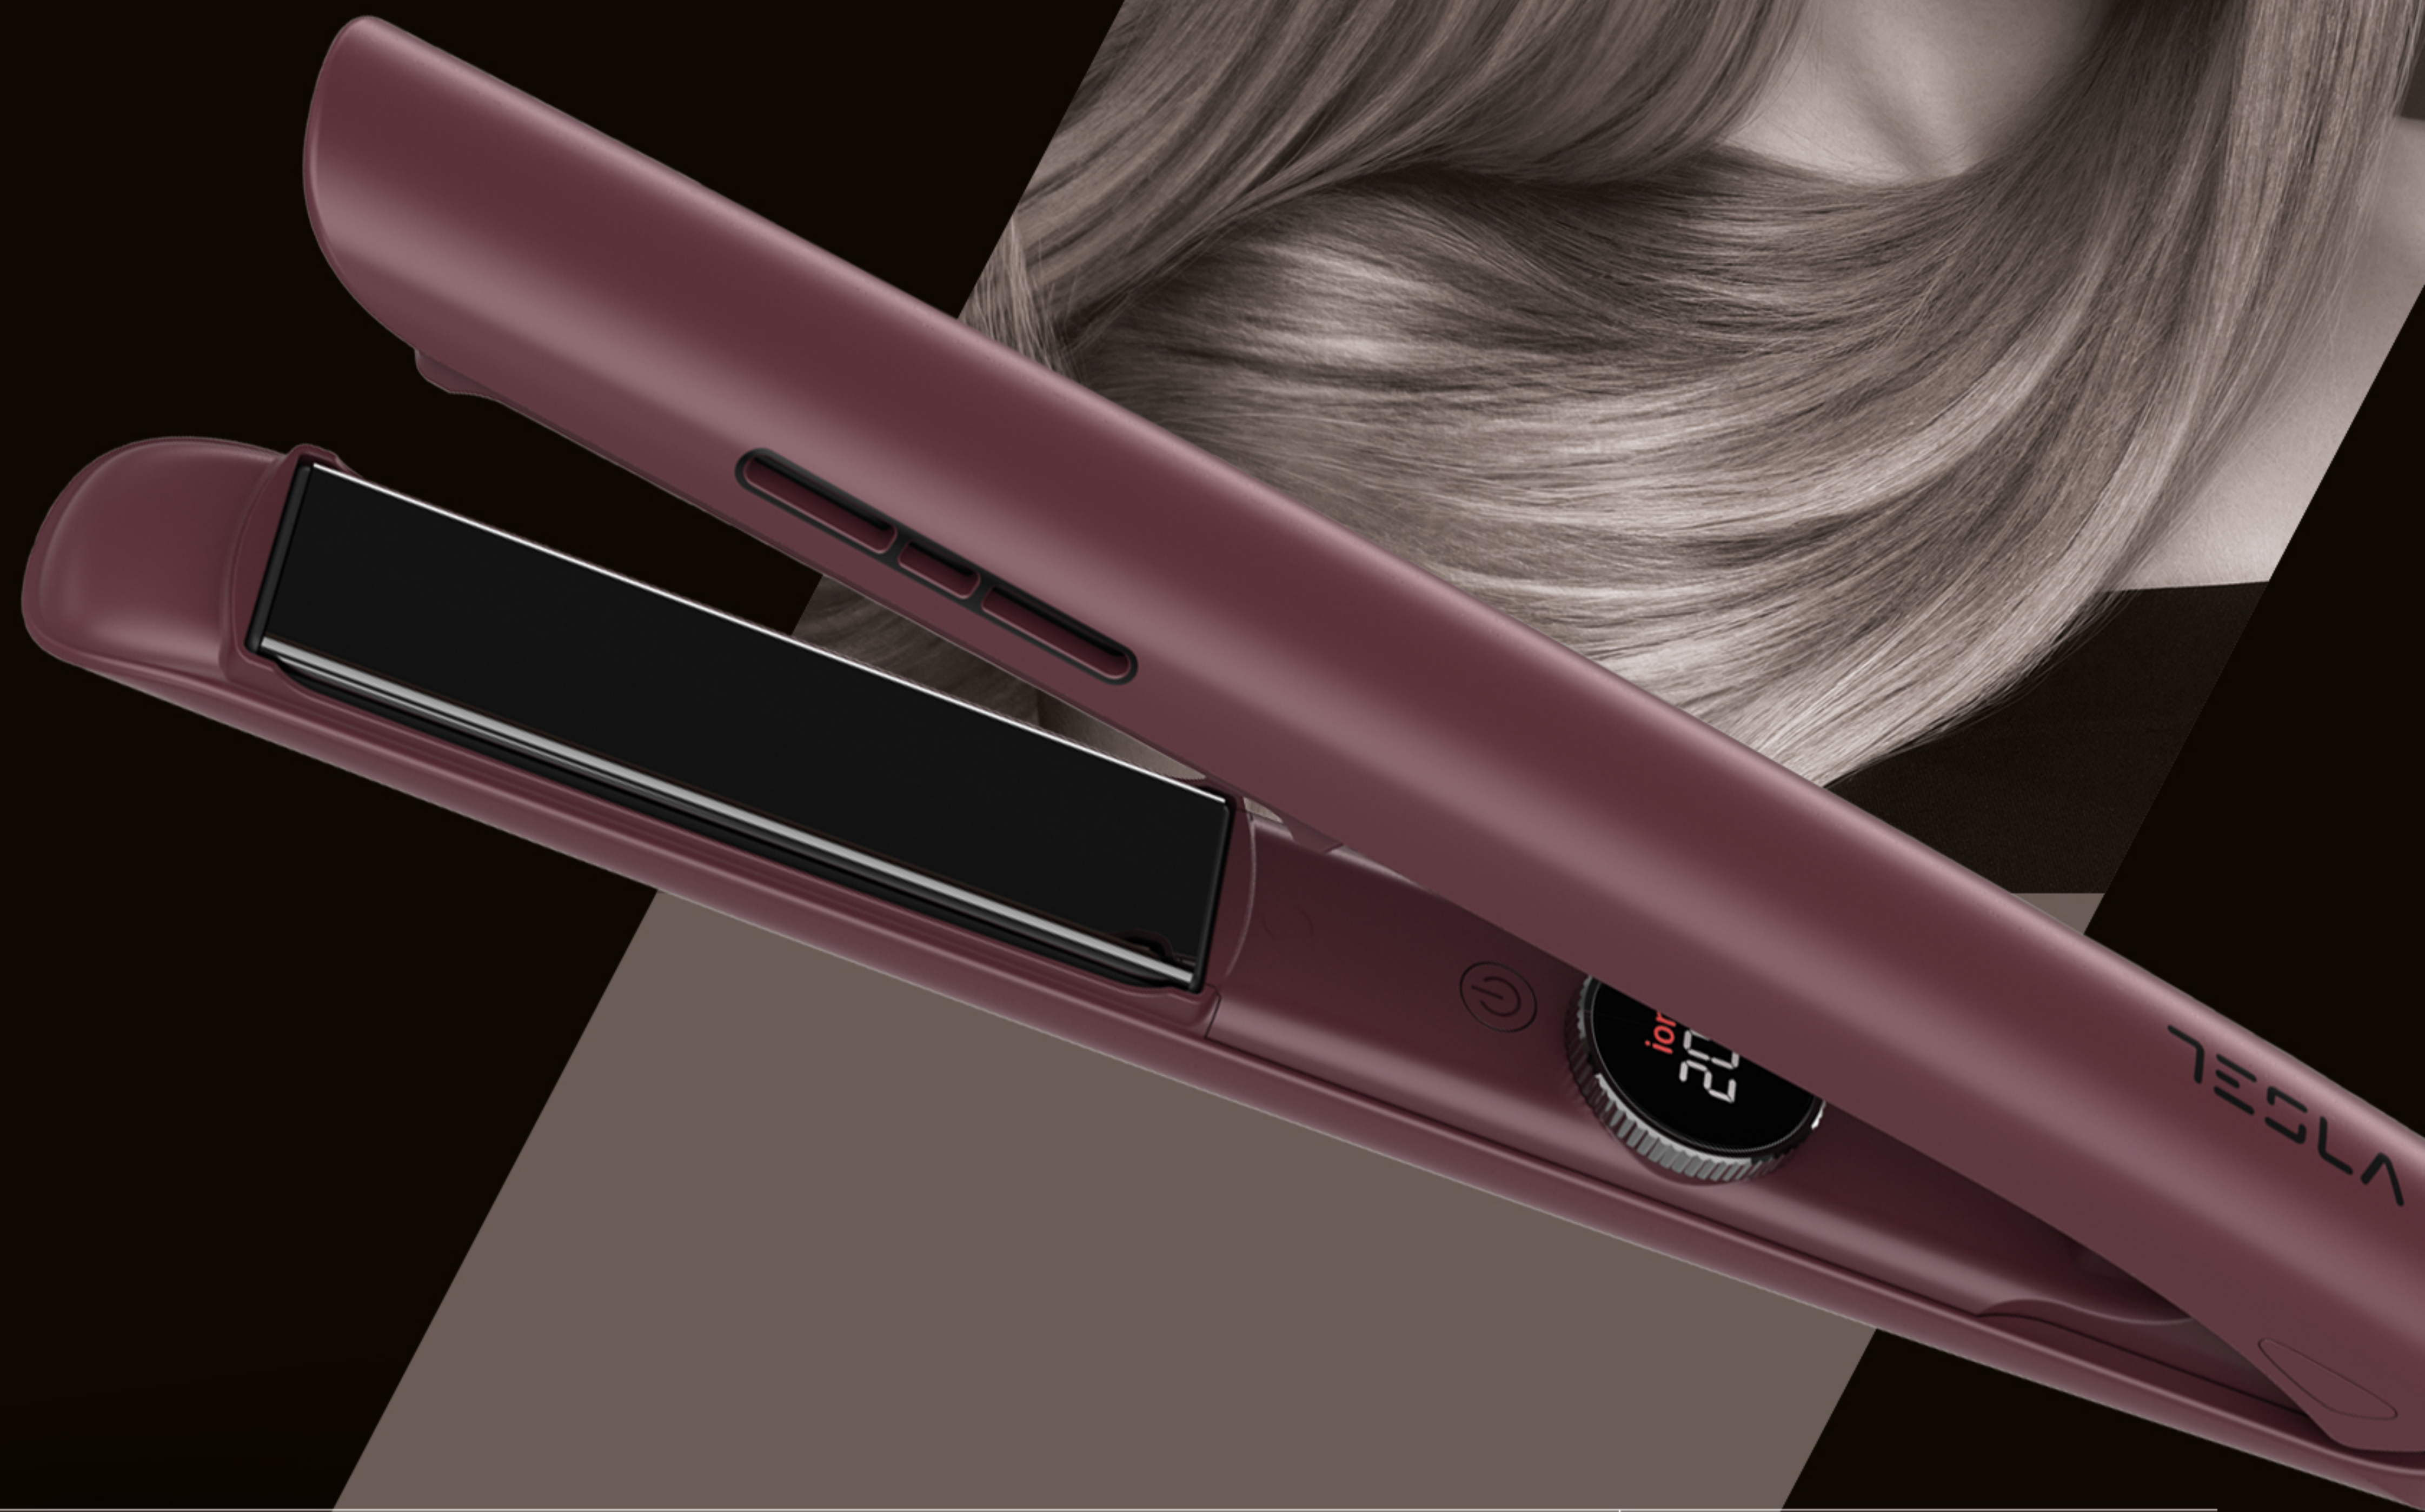

TESLA

ION Max Solo straightener
STH500BB

STRAIGHT TO COMPLIMENTS

Choose Tesla ION Max Solo straightener

⚡ 48W 🌡️ 140°C-230°C ⚡ ION

ION Max technology

ION technology helps maintaining natural hair hydration with super shining and reducing the frizz effect.

Ceramic Tourmaline Coating plates

25mm ceramic coating enriched with diamond and keratin microparticles helps protect against heat, ensures the tool slides through hair seamlessly.

Quick heat-up

30 seconds warm up Fast Heat-Up and consistent heat recovery.

Rotatory control button

Innovative rotatory button for easier and smoother usage.

360° swivel cable

Easier use with flexible cable and close-in lock switch.

TESLA

IonMax Solo straightener

STH500BB

STRAIGHT TO COMPLIMENTS

FEATURES

Color	Burgundy
Power	48W
Plates Size:	95*25 mm
Plates Coating:	Ceramic Tourmaline
Floating plates:	Yes
Temperature level:	140-230°C
Display	LED Digital
Heat up time:	30 sec
Ionic Feature:	Yes
Lock in switch:	Yes
Cable lenght:	2.5m
Hanging loop:	No
Auto Shut off	Yes (30min)
360° rotation cable	Yes
Plug	VDE
Product height	275
Product width	35
Product depth	32
Gift box height	339
Gift box width	136
Gift box depth	60
Weight	0,451 kg
Gift box Weight	0,694 kg
Number of devices in CB	12
Carton size (L x W x H) mm	430*360*270
Gross weight CB	8,96
EAN	8606034700033