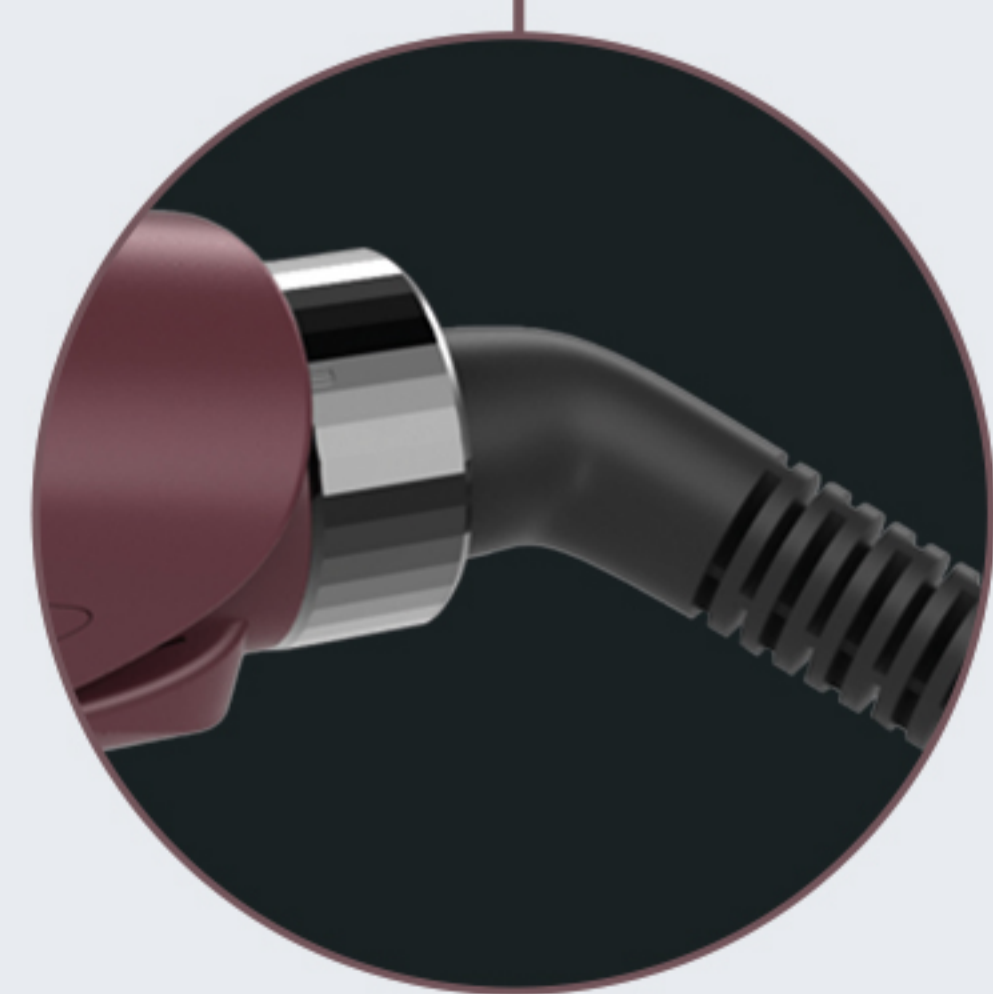

TESLA

ION Max Solo straightener
STH500BB

STRAIGHT TO COMPLIMENTS

Choose Tesla ION Max Solo straightener

⚡ 48W 🌡️ 140°C-230°C ⚡ ION

ION Max technology

ION technology helps maintaining natural hair hydration with super shining and reducing the frizz effect.

Ceramic Tourmaline Coating plates

25mm ceramic coating enriched with diamond and keratin microparticles helps protect against heat, ensures the tool slides through hair seamlessly.

Quick heat-up

30 seconds warm up Fast Heat-Up and consistent heat recovery.

Rotatory control button

Innovative rotatory button for easier and smoother usage.

360° swivel cable

Easier use with flexible cable and close-in lock switch.

TESLA

IonMax Solo straightener

STH500BB

STRAIGHT TO COMPLIMENTS

FEATURES

Color	Burgundy
Power	48W
Plates Size:	95*25 mm
Plates Coating:	Ceramic Tourmaline
Floating plates:	Yes
Temperature level:	140-230°C
Display	LED Digital
Heat up time:	30 sec
Ionic Feature:	Yes
Lock in switch:	Yes
Cable lenght:	2.5m
Hanging loop:	No
Auto Shut off	Yes (30min)
360° rotation cable	Yes
Plug	VDE
Product height	275
Product width	35
Product depth	32
Gift box height	339
Gift box width	136
Gift box depth	60
Weight	0,451 kg
Gift box Weight	0,694 kg
Number of devices in CB	12
Carton size (L x W x H) mm	430*360*270
Gross weight CB	8,96
EAN	8606034700033