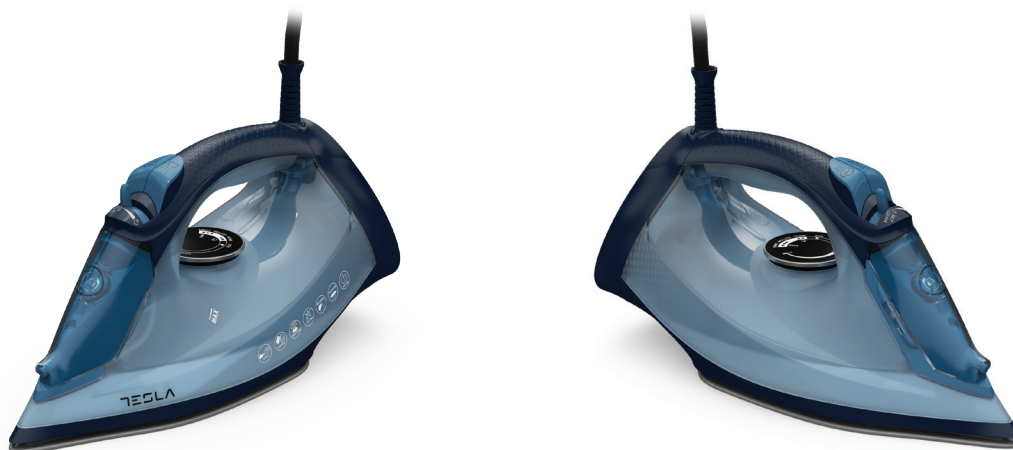

TESLA

Iron
IR460BT

Model	IR460BT
Power	2400
Color	Black- Blue
Water / Tank capacity	600 ml
Steam burst	180 g/ min
Plate	Ceramic
Automatic descaling system	Yes
Temperature control	Yes
Sensor Handle	No
iPump	No
Steam control	Yes
Spray button	Yes
Self-cleaning	Yes
Anti calc	Yes
Anti drip	Yes
Overheat Protection	Yes
Indicate light	Yes
Automatic shut-off function	Yes - 30s/ 8min
Constant steam release	Up to 30 g / min
Function	Dry / Steam / Spray / Variable steam control / Vertical steam
Accessories	Container for adding water
360° Swivel Cord	Yes
Cable length	210 cm
Retractable cord	No
Foldable handle	No
Product height	305 mm
Product width	135 mm
Product depth	160 mm
Gift box height	315 mm
Gift box width	135 mm
Gift box depth	172 mm
Weight	1,17 kg
Gross weight	1,40 kg
Number of devices in CB	10
Carton size (L x W x H)	680x334x367 mm
Gross weight CB	14,71 kg
EAN	8606031249504