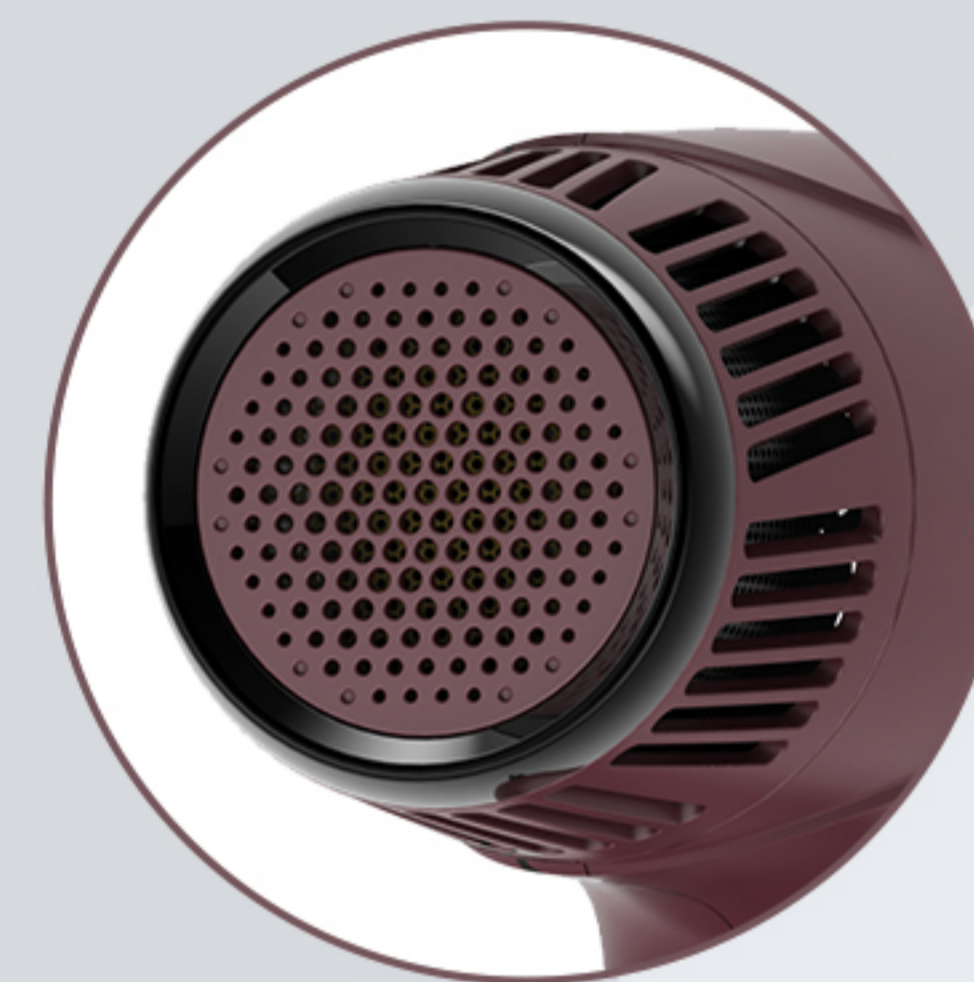

# TESLA

Hypersonic Air Turbo Hair Dryer

DRH500BBD

## WHEN WE SAY HYPERSONIC TURBO DRYER, WE REALLY MEAN IT

Choose Tesla Air Turbo Hair Dryer

 2200W  MAX 120°C  ION

### Smart LED display

Elegantly presenting the choice of 3 heat settings and 4 speed settings.

### Negative ION technology

Special technology used to reduce static lock in moisture and to enhance shine.