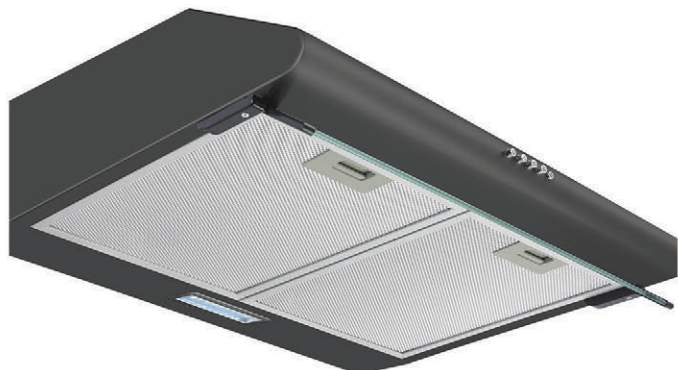

TESLA

Kitchen hoods
DB600AB

TECHNICAL SPECIFICATION

Hood type	Conventional
Hood Width (mm)	600
Color	Black
Control mode	Push button
Lighting	LED
Number of lights	1
Lighting power	1x2W
Number of motor	2
Motor power (W)	2x60
Air suction (m3/h)	350
Filter	2*5-layer aluminum filters
Charcoal filter	Optional - can be purchased at stores or service center
Chimney	/
Air outlet	Φ120
Energy class	C
Noise (dB)	64
Voltage (V)	220-240
Frequency (Hz)	50