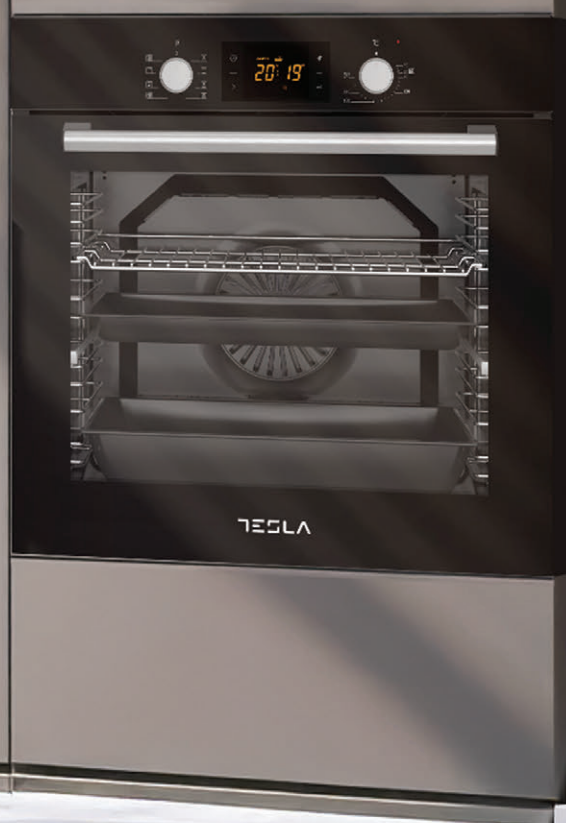

TESLA

Buil-in oven
B0300SB

CHARACTERISTICS

Capacity (L)	56
Power (V)	220/50Hz
Energy class	A
Dimensions (mm)	595x565x595
Gross weight (kg)	27.4
Net weight (kg)	26.4

FUNCTIONS

5 functions	Off / Steam Cleaning / Top Heater / Top and Bottom Heater / Top and Bottom Heater with Fan / Bottom Heater with Fan
Timer	No
Temperature range (°C)	40-240
Maximum power (kW)	2.3
Power consumption static kWh / cycle	0.75
Power consumption with fan kWh / cycle	0.74

SPECIFICATIONS & EQUIPMENT

Control panel	Black
Door	Removable black glass
Door decor	No
Handle	Aluminium
Oven cavity enamel	Black
Door glass	2
Accessories	1 tray + 1 grid
Oven cavity light	1 (standard)
Cleaning	Steam cleaning
Telescopic support	No
Plug	European
Oven cavity	Embossed