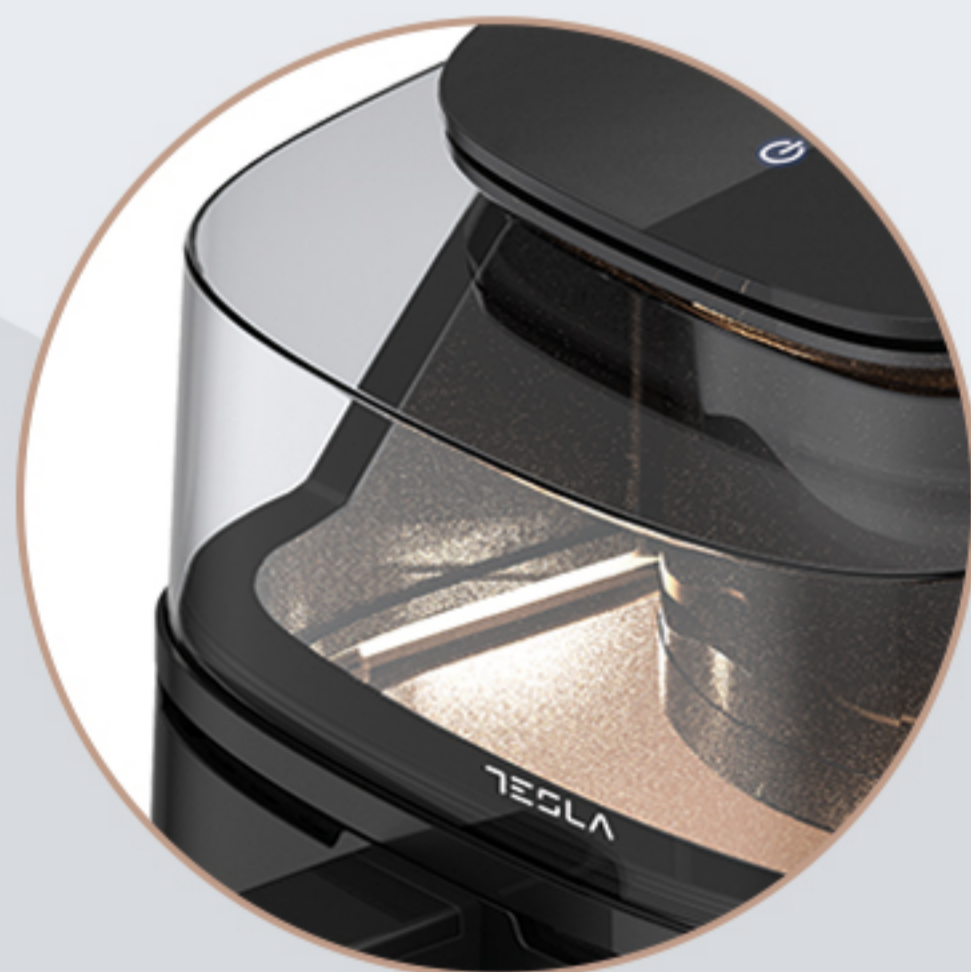

Dehydration program

Transform fresh fruits and vegetables into tasty, healthier snacks with our dehydration program. It automatically sets temperature and time for optimal texture and flavor, making it easy to enjoy delicious treats.