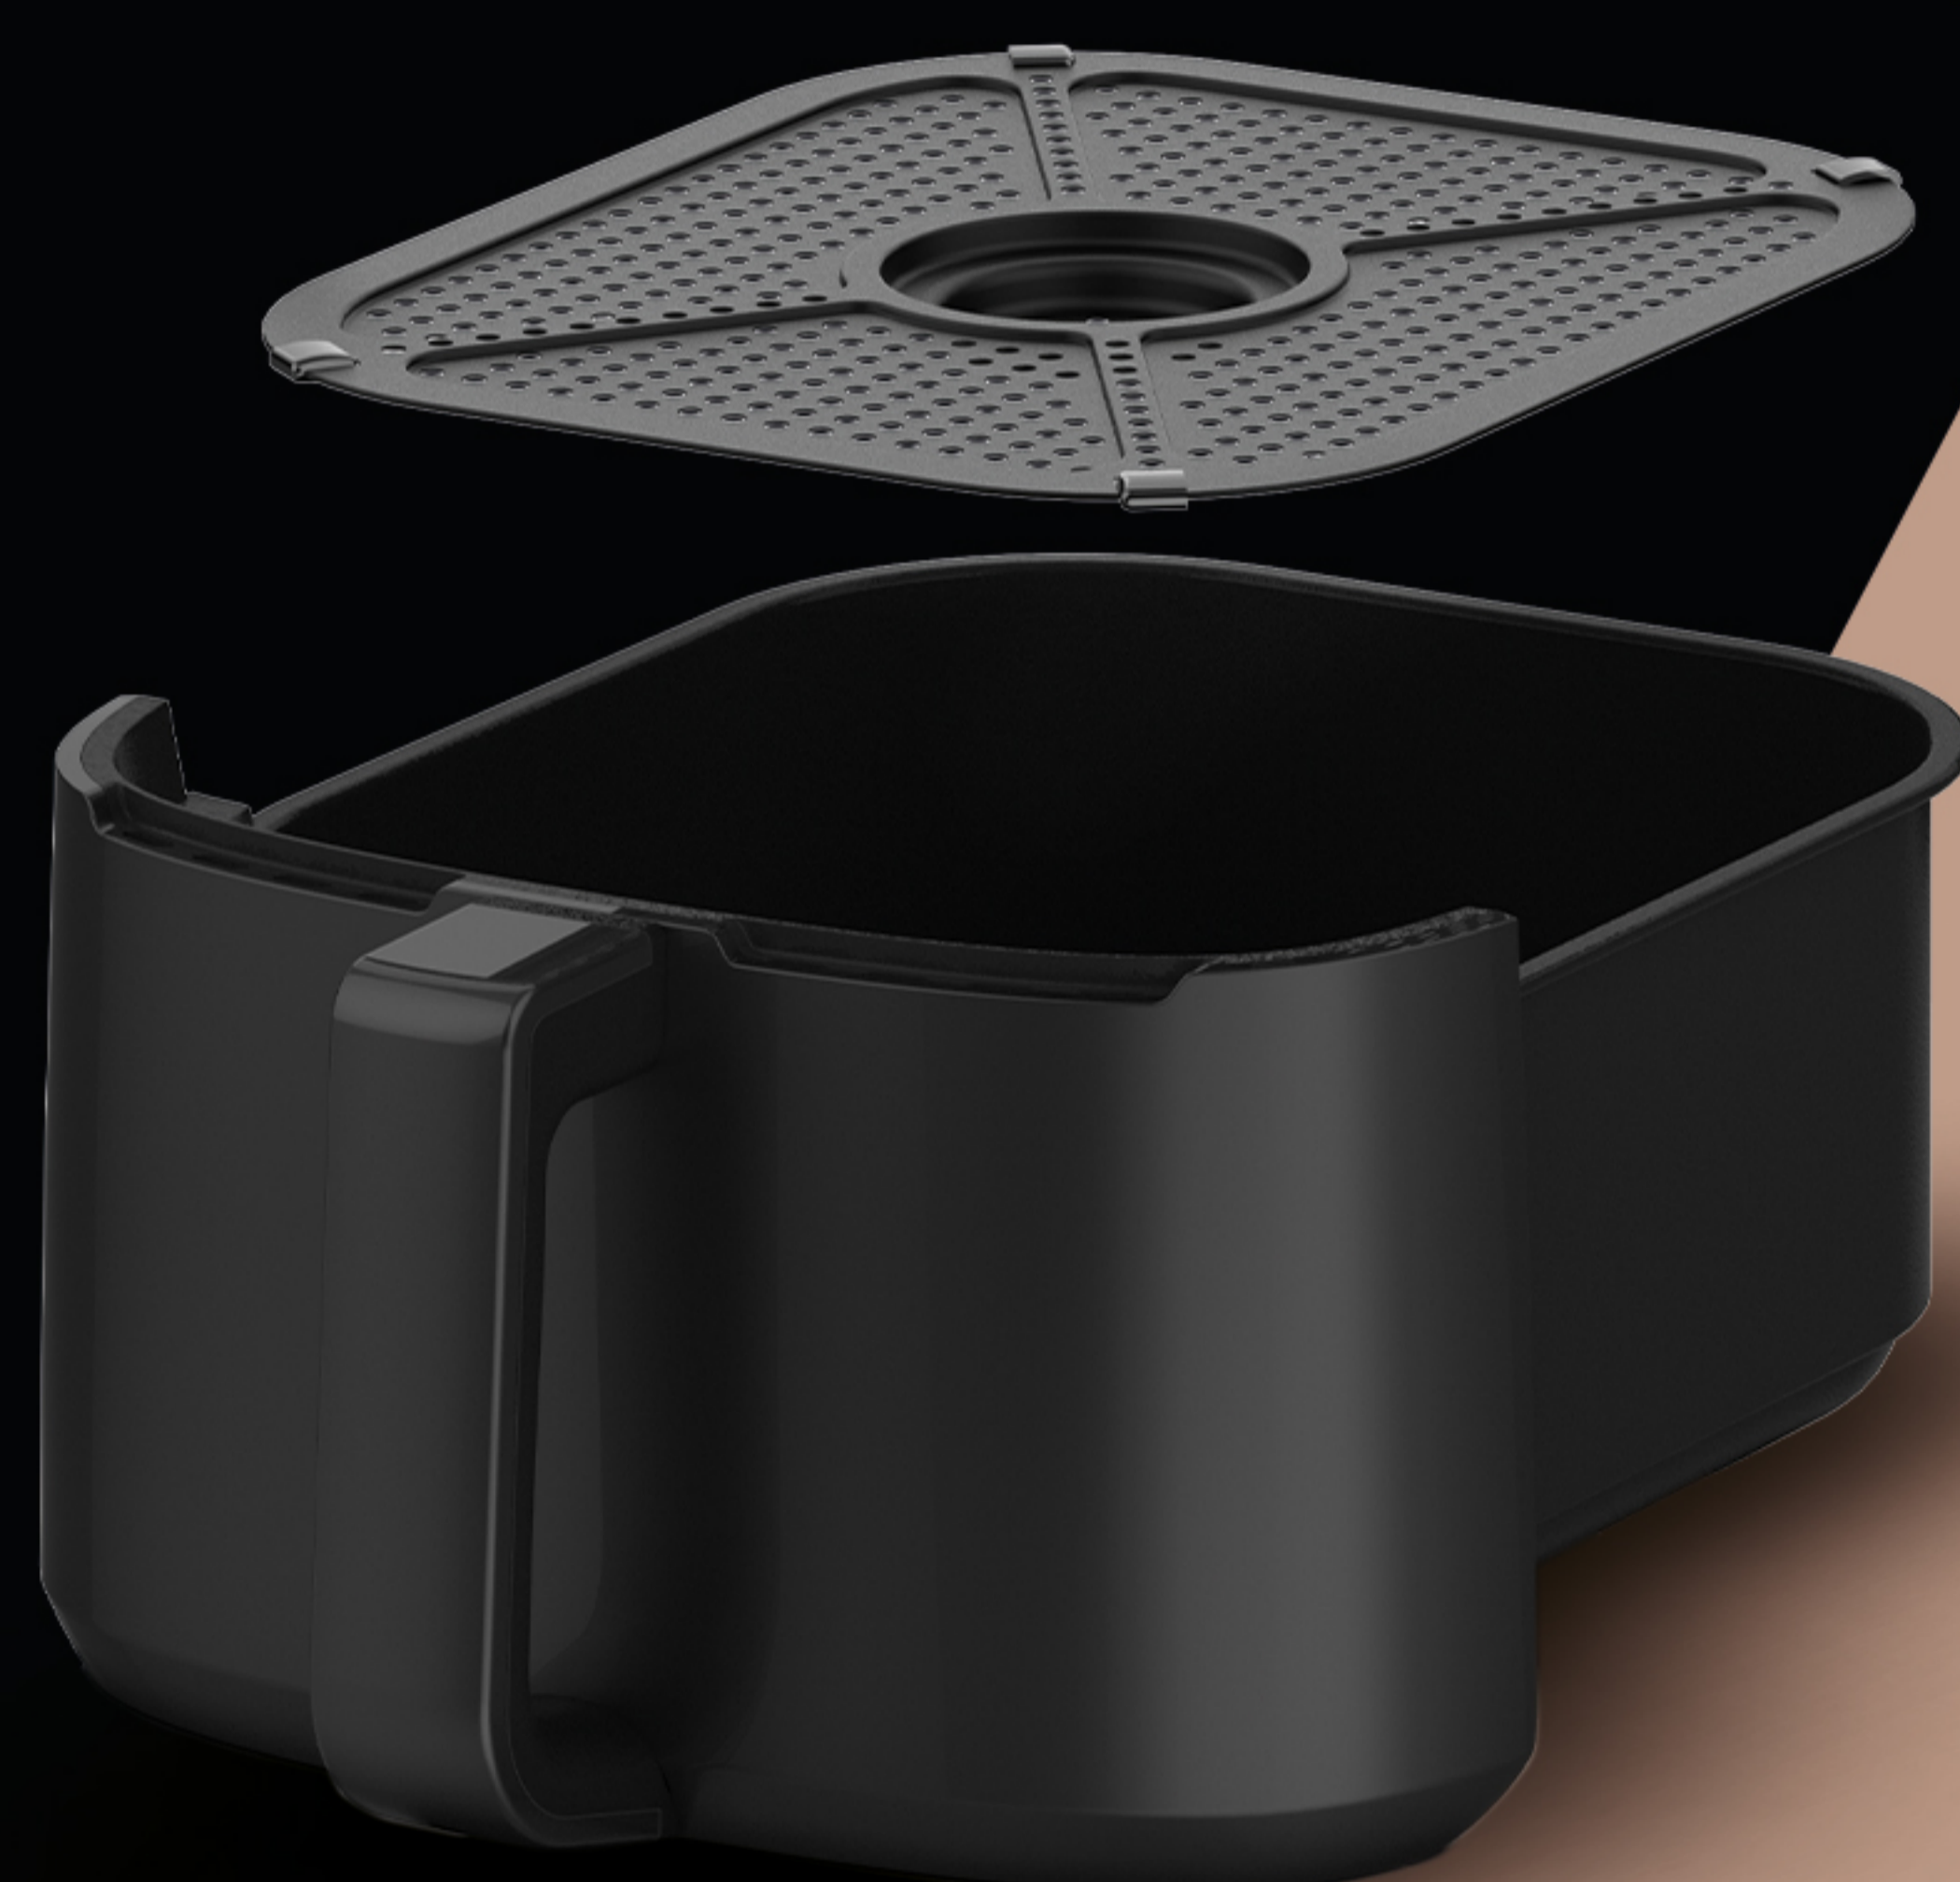

TESLA

Tesla Air Fryer
AF550BG

CRISPY OR HEALTHY? CHOOSE BOTH.

Choose Tesla Air Fryer

 1500 w  10 programs  5 L

See-through window

Monitor your food as it cooks with the convenient viewing window made of special glass on our air fryer. Easily check on your meal's progress without interrupting the cooking process.

Automatic shut-off

After setting the cooking time, the air fryer will automatically shut off once the timer runs out.

360° hot air circulation

The air fryer uses hot air circulation to cook food, offering a healthier alternative to traditional frying methods. This technology ensures quick and even cooking, resulting in crispy and delicious food.

Cool handle

Enjoy safety and comfort with our cool handle feature, designed to stay temperature isolated for safe handling during and after cooking.

TESLA

Tesla Air Fryer
AF550BG

CRISPY OR HEALTHY? CHOOSE BOTH.

FEATURES

Capacity	5 L
Color	Black
Power	1500W
Control panel	LED Digital
Window:	Yes
Basket:	Single
Temperature	30-200
Timer	0 - 60 minutes
Water sprinkler:	No
Fry without oil	Yes
Pre set programs	10
Non stick Coating	Yes
Easy Cleaning	Yes
Dehydration	Yes
Auto off when basket is out	Yes
Wifi	No
Detachable handle	No