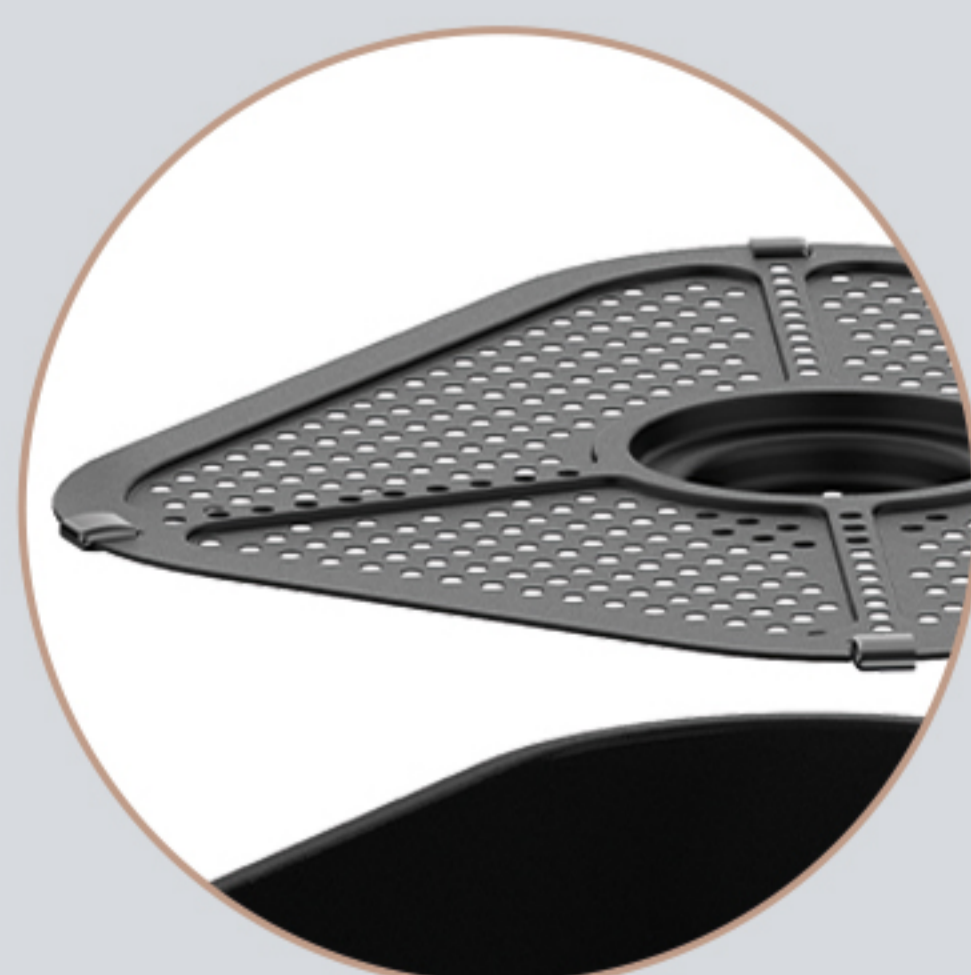

TESLA

Tesla Air Fryer
AF550BG

CRISPY OR HEALTHY? CHOOSE BOTH.

Choose Tesla Air Fryer

 1500 w  10 programs  5 L

See-through window

Monitor your food as it cooks with the convenient viewing window made of special glass on our air fryer. Easily check on your meal's progress without interrupting the cooking process.

Automatic shut-off

After setting the cooking time, the air fryer will automatically shut off once the timer runs out.

360° hot air circulation

The air fryer uses hot air circulation to cook food, offering a healthier alternative to traditional frying methods. This technology ensures quick and even cooking, resulting in crispy and delicious food.

Cool handle

Enjoy safety and comfort with our cool handle feature, designed to stay temperature isolated for safe handling during and after cooking.

TESLA

Tesla Air Fryer
AF550BG

CRISPY OR HEALTHY? CHOOSE BOTH.