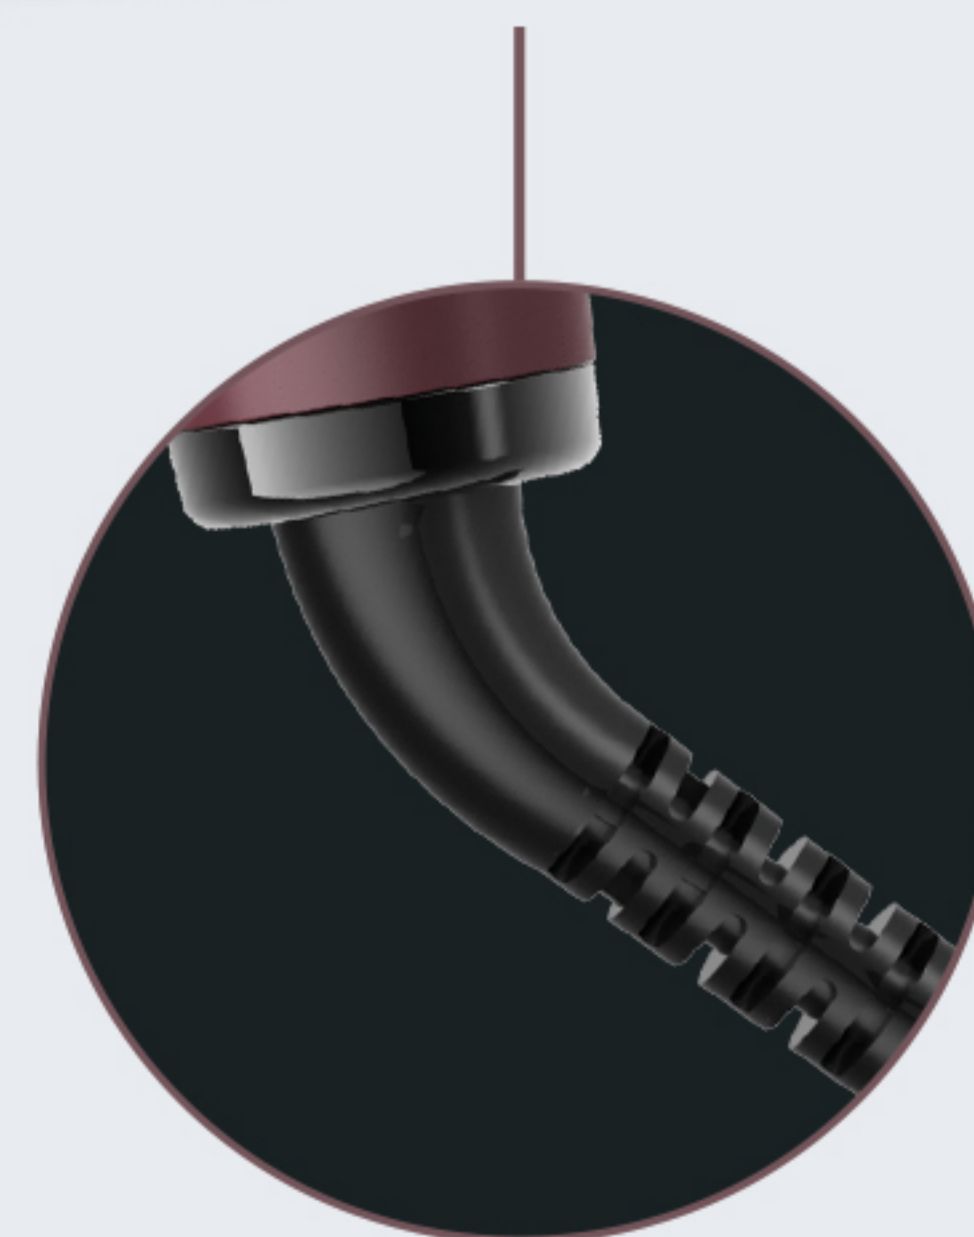

### Split Barrel Size: 29,76mm

Big wand for more natural curls, plus hair guidance cool tip.

### Smart timer: 6,8,10s

Alerts when curls are ready to be released  
Switches off if not used for 30 minutes.

### Ceramic coating barrel

Less Heat Damage: As the ceramic plates glide seamlessly over your hair, it reduces tugging and pulling along with the potential for causing less heat damage than its metallic counterparts.

### Quadruple IONic outlets (20 million ion)

Special technology with tourmaline ceramic coating: Release millions of ions for a smooth, silky and shinier hair.