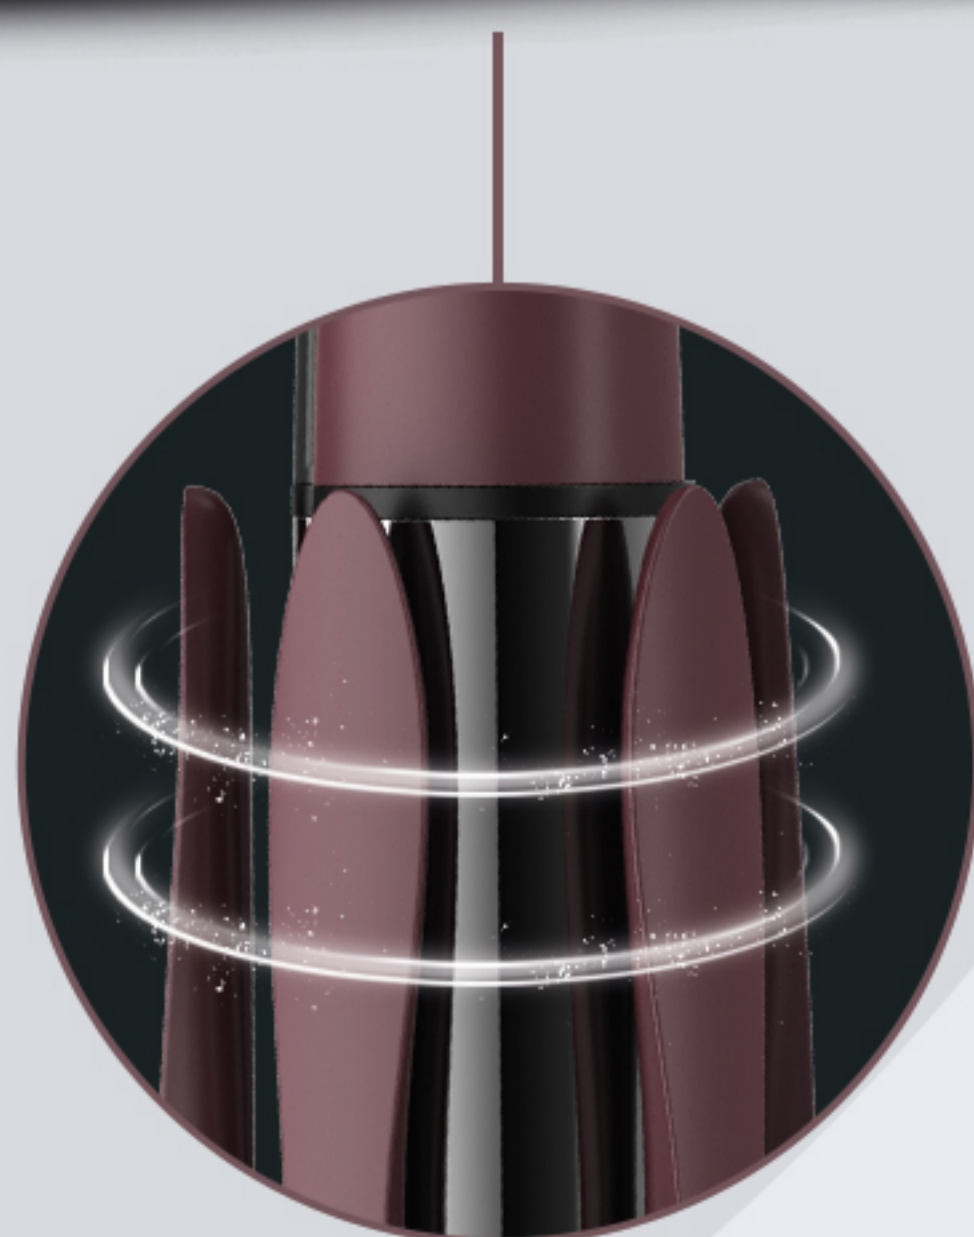

### Split Barrel Size: 29,76mm

Big wand for more natural curls, plus hair guidance cool tip.

### Smart timer: 6,8,10s

Alerts when curls are ready to be released  
Switches off if not used for 30 minutes.

### Quadruple IONic outlets (20 million ion)

Special technology with tourmaline ceramic coating: Release millions of ions for a smooth, silky and shinier hair.