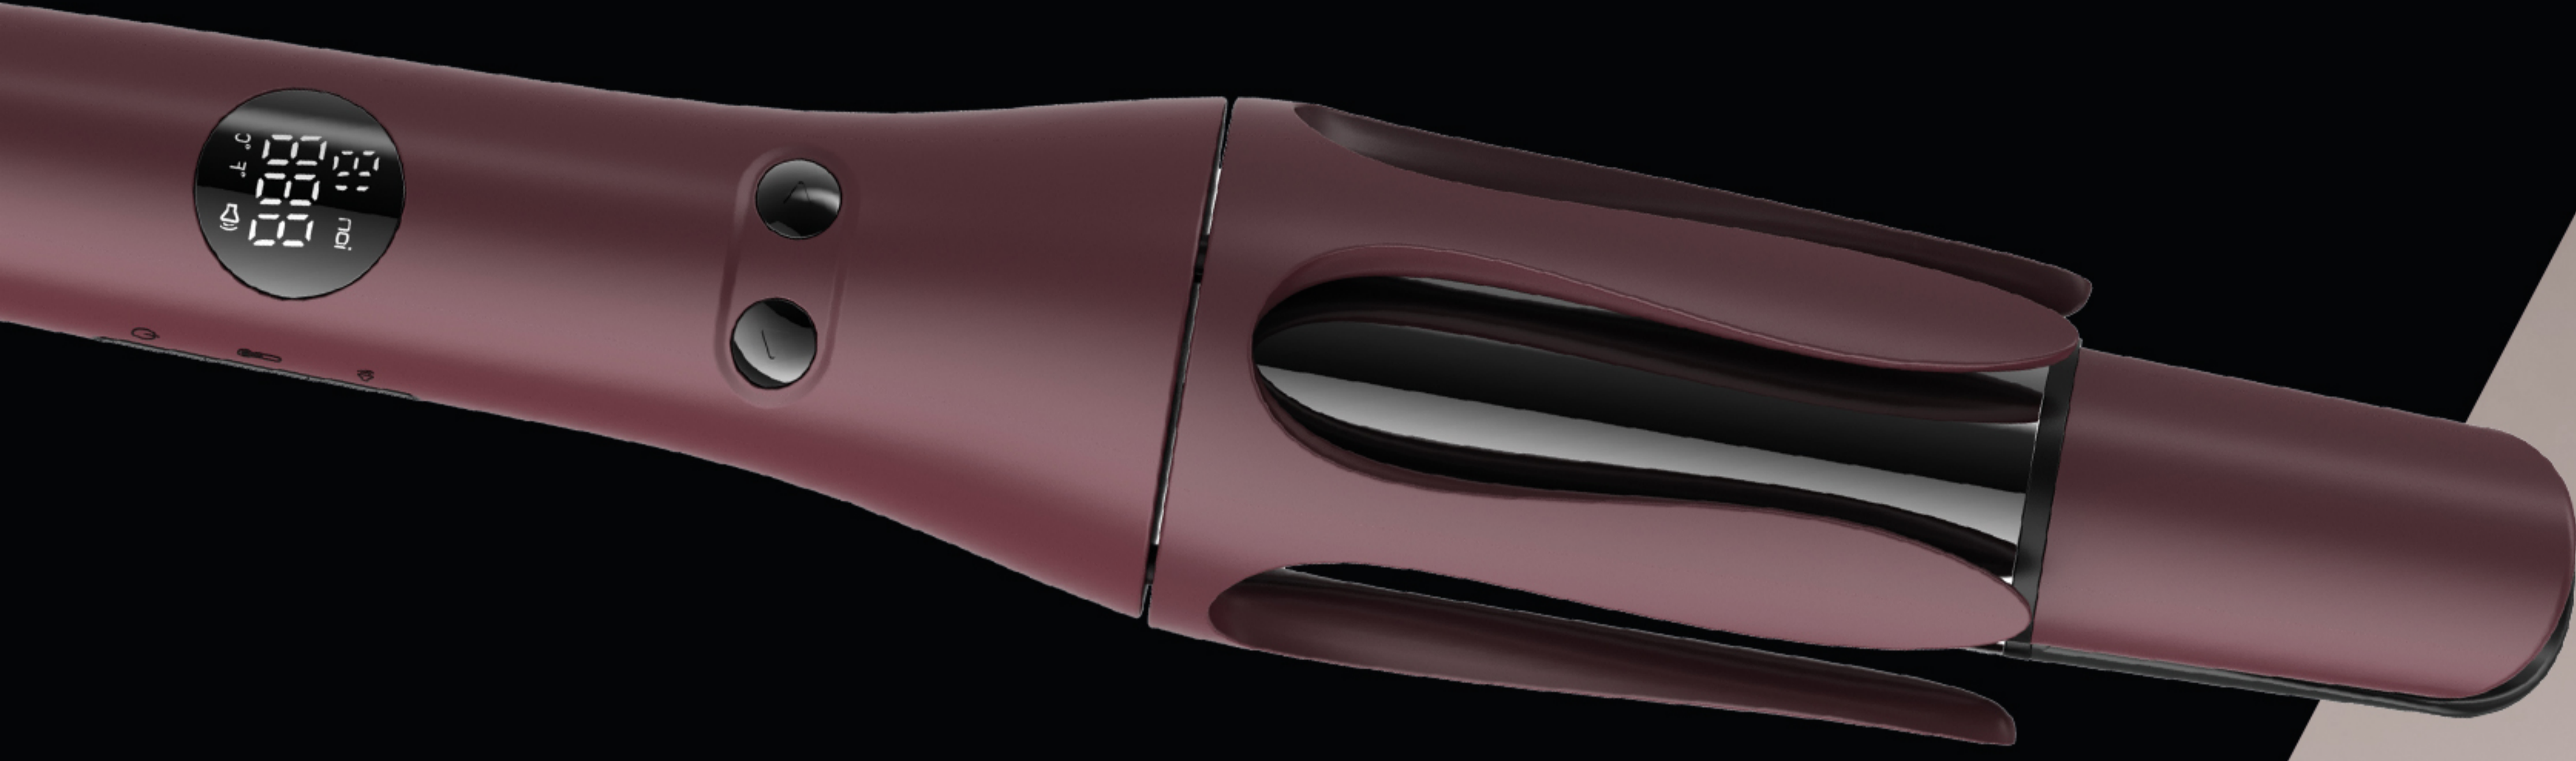

TESLA

Auto-natural curler
ACH500BBD

MAKE YOUR HAIRDRESSER JEALOUS

FEATURES

Color	Burgundy
Power:	45W
Barrel Size:	76.5*29.76mm
Barrel Coating:	Ceramic
Temperature level:	170-210°C
Rotation left / right	Yes
Display	Digital
Timer:	6/8/10sec
Cool tip:	Yes
Ionic Feature:	Yes
Cable length:	2.2m
Hanging loop:	No
Auto Shut off	Yes (30min)
360° rotation cable	Yes
Product height	300
Product width	52
Product depth	52
Gift box height	347
Gift box width	122
Gift box depth	63
Weight	0,421 kg
Gift box Weight	0,640 kg
Number of devices in CB	12
Carton size (L x W x H) mm	387*360*283
Gross weight CB	9,20 kg
EAN	8606034700064