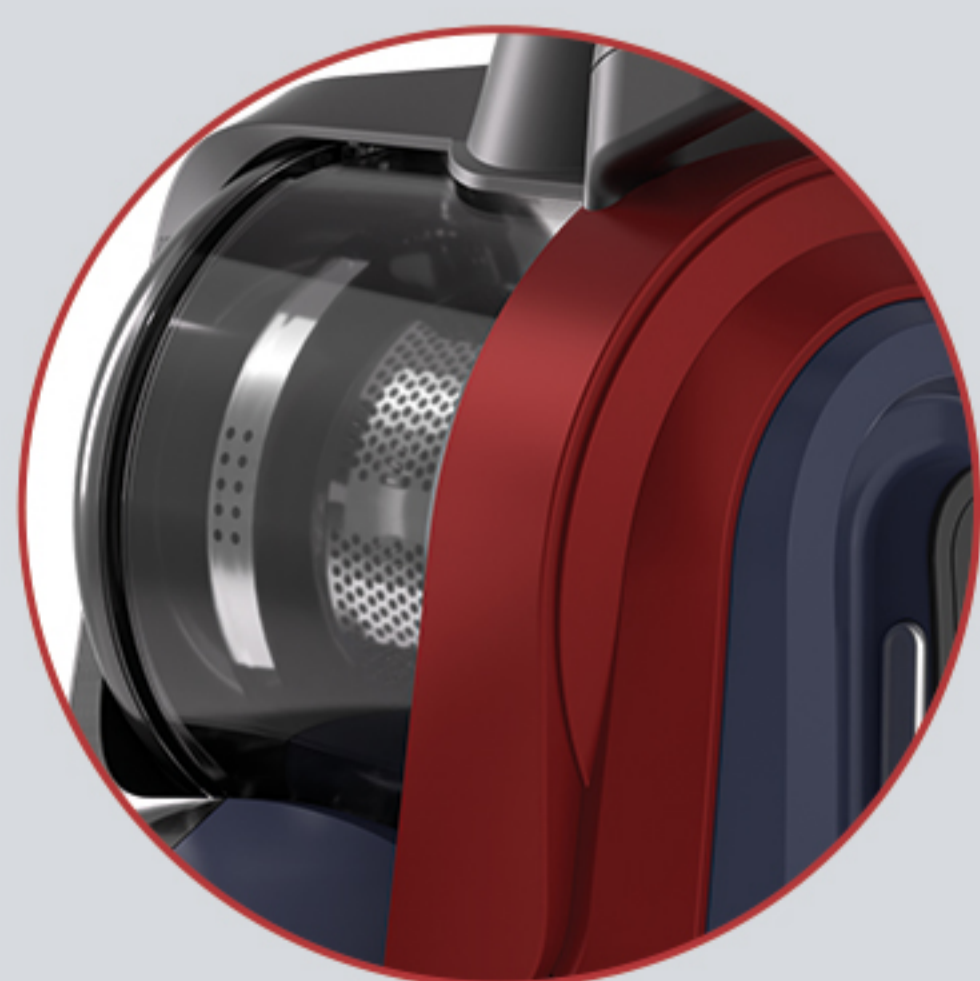

TESLA

Tesla Vacuum Cleaner
BGL500EU

GIVE DUST A WORTHY OPPONENT

Choose Tesla Vacuum Cleaner

 800 W  HEPA  ION

Ionizator

Negative ions purify the air by attaching to pollutants, forming new, larger particles that, due to their weight and size, remain in the filter.

Multi-cyclone system

Multi-cyclonic vacuum cleaners are more efficient at separating the dirt and dust particles from the air which extends the lifespan of the filters.

HEPA filtration system

HEPA is an acronym for "High-Efficiency Particulate Air" and it has a mission to efficiently capture smaller particulates.

Speed control

Controlling the speed of vacuum cleaner helps to perfectly adjust to every surface.

Easily removable dust container

Cleaning the cleaner is now even easier.

Metal telescopic tube

Adjustable length for easier reach to high or hard-to-access areas.

TESLA

Tesla Vacuum Cleaner

BGL500EU

GIVE DUST A WORTHY OPPONENT

FEATURES

Power	800W
Color	Red - Black - Blue
Dust tank capacity	2L
Power levels	Min - Max
Noise	80dBA
Metal telescopic tube	Yes
Telescopic tube length	81cm
Hose	Plastic
Hose length	140 cm
Filter	HEPA
Power cord length	6m
Working radius	9m
Soft-start	Yes
Horizontal & upright parking system	Yes
Mechanical suction power control in hose grip	Yes
Wireless power control	No
Standard brush	Yes
Turbo brush	No
Parquet brush	Yes
Mini turbo brush	No
Small crevice nozzle	Yes
Small sofa nozzle	No
Small 2 in 1 nozzle	Yes
Product height	266
Product width	245
Product depth	400
Gift box height	322
Gift box width	344
Gift box depth	494
Weight	5
Gross weight	7