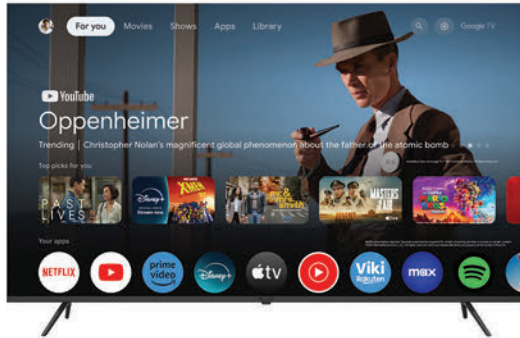

## TV 65S645BUS

POWERED BY  Google TV

## GENERAL

Screen Size	65" (165cm)
Display Type	10 bit IPS
Screen Resolution	3840x2160
Tuner Type	DVB-T/T2/C/S/S2
DVB-T2 Codec	H264, H265
Smart OS	GOOGLE TV
Pre-installed APPs for Smart TV	Gogle Play, Netflix, Prime video, YouTube, Media player...
Supported apps	EON, Orion TV, Deezer, Spotify, YouTube kids, Asphalt 9, VLC player, KODI, Disney+, MAX...
RAM/Storage	2 GB / 16 GB
CPU	ARM cortex - quad core A53 @ 1500MHz
GPU	Mali G52