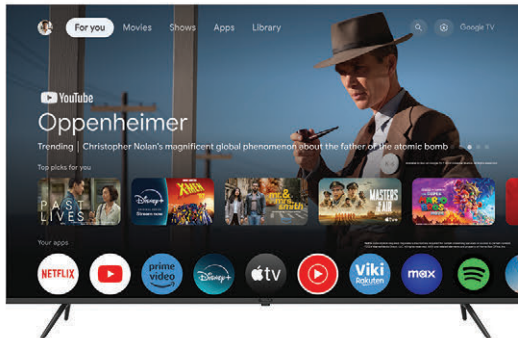

TESLA

TV 43S645BUS

POWERED BY  Google TV

GENERAL

Screen Size	43" (109cm)
Display Type	10 bit IPS
Screen Resolution	3840x2160
Tuner Type	DVB-T/T2/C/S/S2
DVB-T2 Codec	H264, H265
Smart OS	GOOGLE TV
Pre-installed APPs for Smart TV	Gogle Play, Netflix, Prime video, YouTube, Media player...
Supported apps	EON, Orion TV, Deezer, Spotify, YouTube kids, Asphalt 9, VLC player, KODI, Disney+, MAX...
RAM/Storage	2 GB / 16 GB
CPU	ARM cortex - quad core A53 @ 1500MHz
GPU	Mali G52