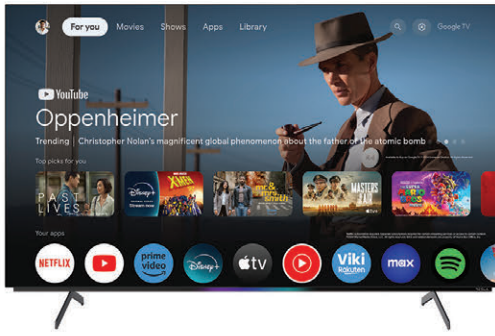

# TESLA

OLED TV 065S949GUS

POWERED BY  Google TV

## GENERAL

Screen Size	65" (165cm)
Display Type	OLED 10 bit
Screen Resolution	3840x2160
Tuner Type	DVB-T/T2/C/S/S2
DVB-T2 Codec	H264, H265
Smart OS	GOOGLE TV
Pre-installed APPs for Smart TV	Google Play, Netflix, Prime video, YouTube, Media player...
Supported apps	EON, Orion TV, Deezer, Spotify, YouTube kids, Asphalt 9, VLC player, KODI, Disney+, MAX...
RAM/Storage	3 GB / 32 GB
CPU	ARM cortex - quad core A73 @ 1500MHz
GPU	Mali G52MC1