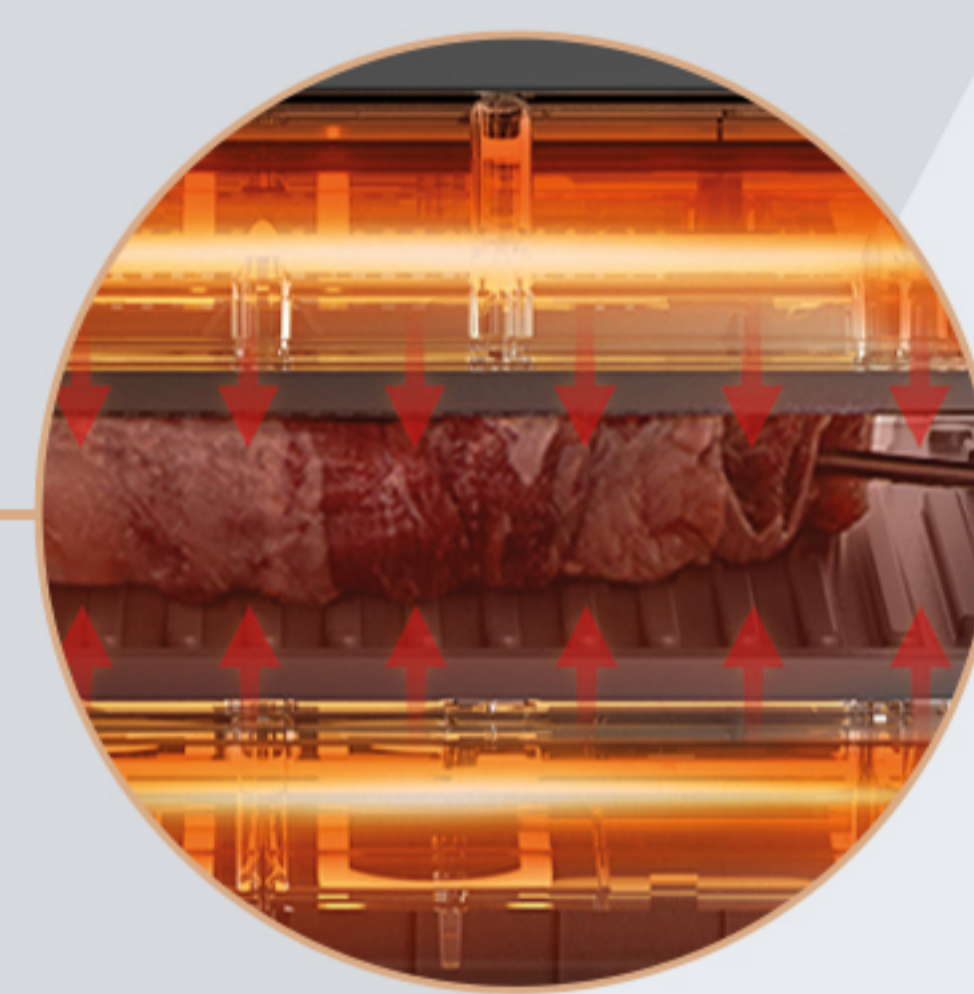

TESLA

Tesla Electric Grill
GR500BG

DON'T WAIT FOR THE PERFECT GRILLING OPPORTUNITY

Choose Tesla Electric Grill

 2000 W  80-230°C  LED

2 detachable plates

2 detachable plates, separately heated, for great variety of grilling choices.

LED digital control panel

Touch display for simple and elegant choosing of advanced functions.

2000 W heating power

Great power range with the max limit of 2000 W for every type of meal grilled perfectly.

Great grilling surface

Large surface (300x 230mm) and temperature control range (80-230°C).

Easy to clean

No cleaning hardships after the grilling with the non-stick coating.

4 steak doneness programs

Pre-made programs for perfect Steaks (MED RARE, MED, MED WELL or WELL DONE).

TESLA

Tesla Electric Grill

GR500BG

DON'T WAIT FOR THE PERFECT GRILLING OPPORTUNITY

FEATURES

Power	2000W
Color	Black
Non-stick plate	Yes
Plate type	Grill
Plate dimension	300*230 mm
Temperature Settings:	80-230°C
Programs	6
Pre-set steak programs:	4
Detachable plates	Yes
Easy Cleaning	Yes
Overheating protection system	Yes
Display	LED Digital Touch
Control timer	Yes
Accessories:	Temperature Probe + Spatula
Opens 180°	Yes
Oil Drip Collector Tray	Yes
Temperature Probe Tray	Yes
Easy Locking	Yes
Upright for storage	Yes
Separated heaters	Yes
Dishwasher safe	Yes
Cable length:	1 m
Product height mm	165
Product width mm	332
Product depth mm	368
Gift box height mm	227
Gift box width mm	375
Gift box depth mm	415
Weight	5,5kg
Gross weight	6,5kg
Number of devices in CB	1
Carton Size (L x W x H) mm	430 x 393 x 247
Gross Weight CB	7