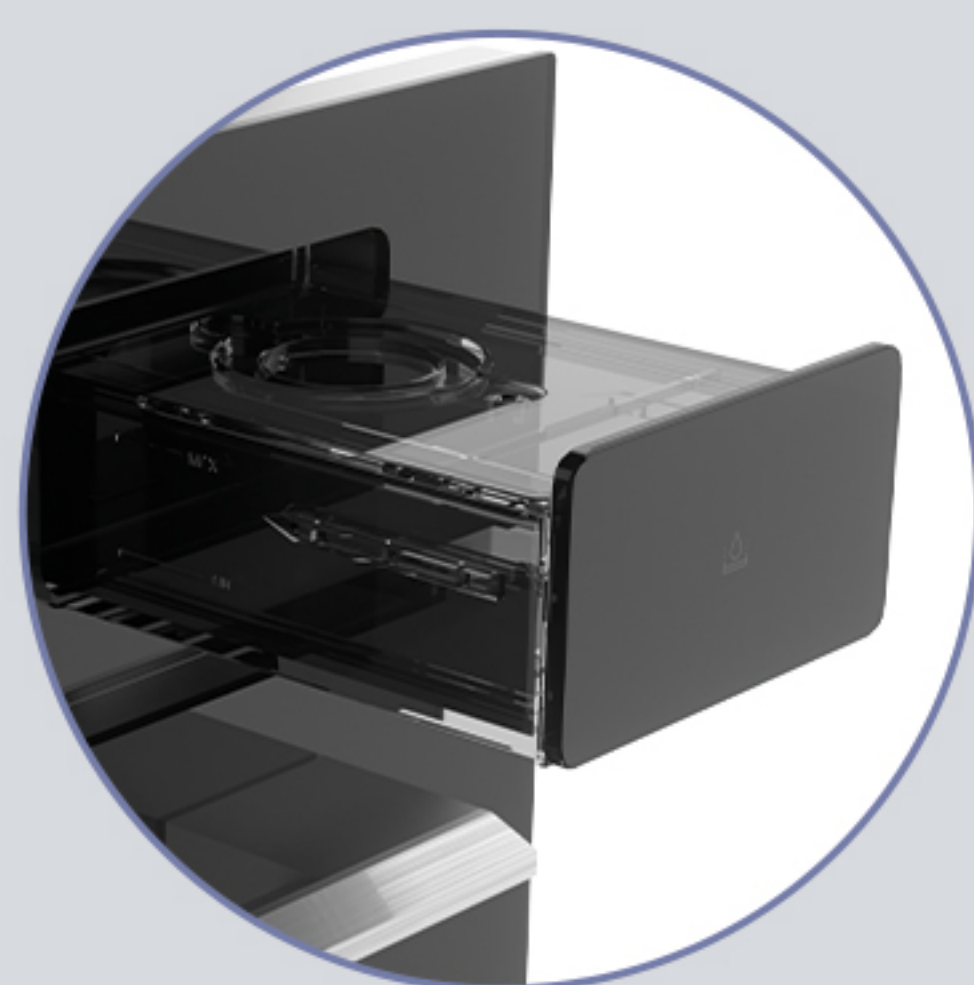

TESLA

Built-in Oven

B0950MBSA

BAKE IT 'TIL YOU MAKE IT!

Choose Tesla Oven

A+ 30°C-250°C 60cm

Steam Function

Simply fill the reservoir for steam-assisted cooking up, start the steam cooking function, and watch as your baked goods and other delicacies become even more delicious!

Touch Screen

Sleek design and interactive interface enhance the cooking experience by providing precise control.

Double black Glass door

Modern double glass door is heat-reflective, making the oven exterior safe to touch.

Multicourse Aid

You can cook three different dishes simultaneously, each dish placed on different levels receives the precise amount of heat it requires.

TESLA

Built-in Oven

B0950MBSA

BAKE IT 'TIL YOU MAKE IT!

FEATURES

Width	60 cm
Control Panel	Black glass with steel trim
Timer	Digital
Oven Capacity (L)	72L
Voltage	220-240/50Hz
Temperature Range OC	30 - 250
Oven Type	Electrical
Door	Black Glass Door, 3 Layers
Control method	LED Touch Control
Number of Functions	0+14
Functions	Lamp, Top outer, Conventional, Radiant heat, Double grill, Double grill + fan, Bottom heat/Bake, Conventional+fan, Convection
Additional functions	Pizza, defrost, Fast preheating, Dough Proving, ECO, Meat probe
Maximum power kW	2900
Power consumption static kWh / cycle	1,06
Power consumption with fan kWh / cycle	0,63
Energy Class	A+
Cavity	Side Wire Racks
Cavity Enameled	Blue white
Accessories	1 Grill rack + 1 Tray + 1 Deep Tray
Cleaning	Steam Cleaning
Telescopic	Yes
Cable / Plug / Terminal Box	Cable w/o plug