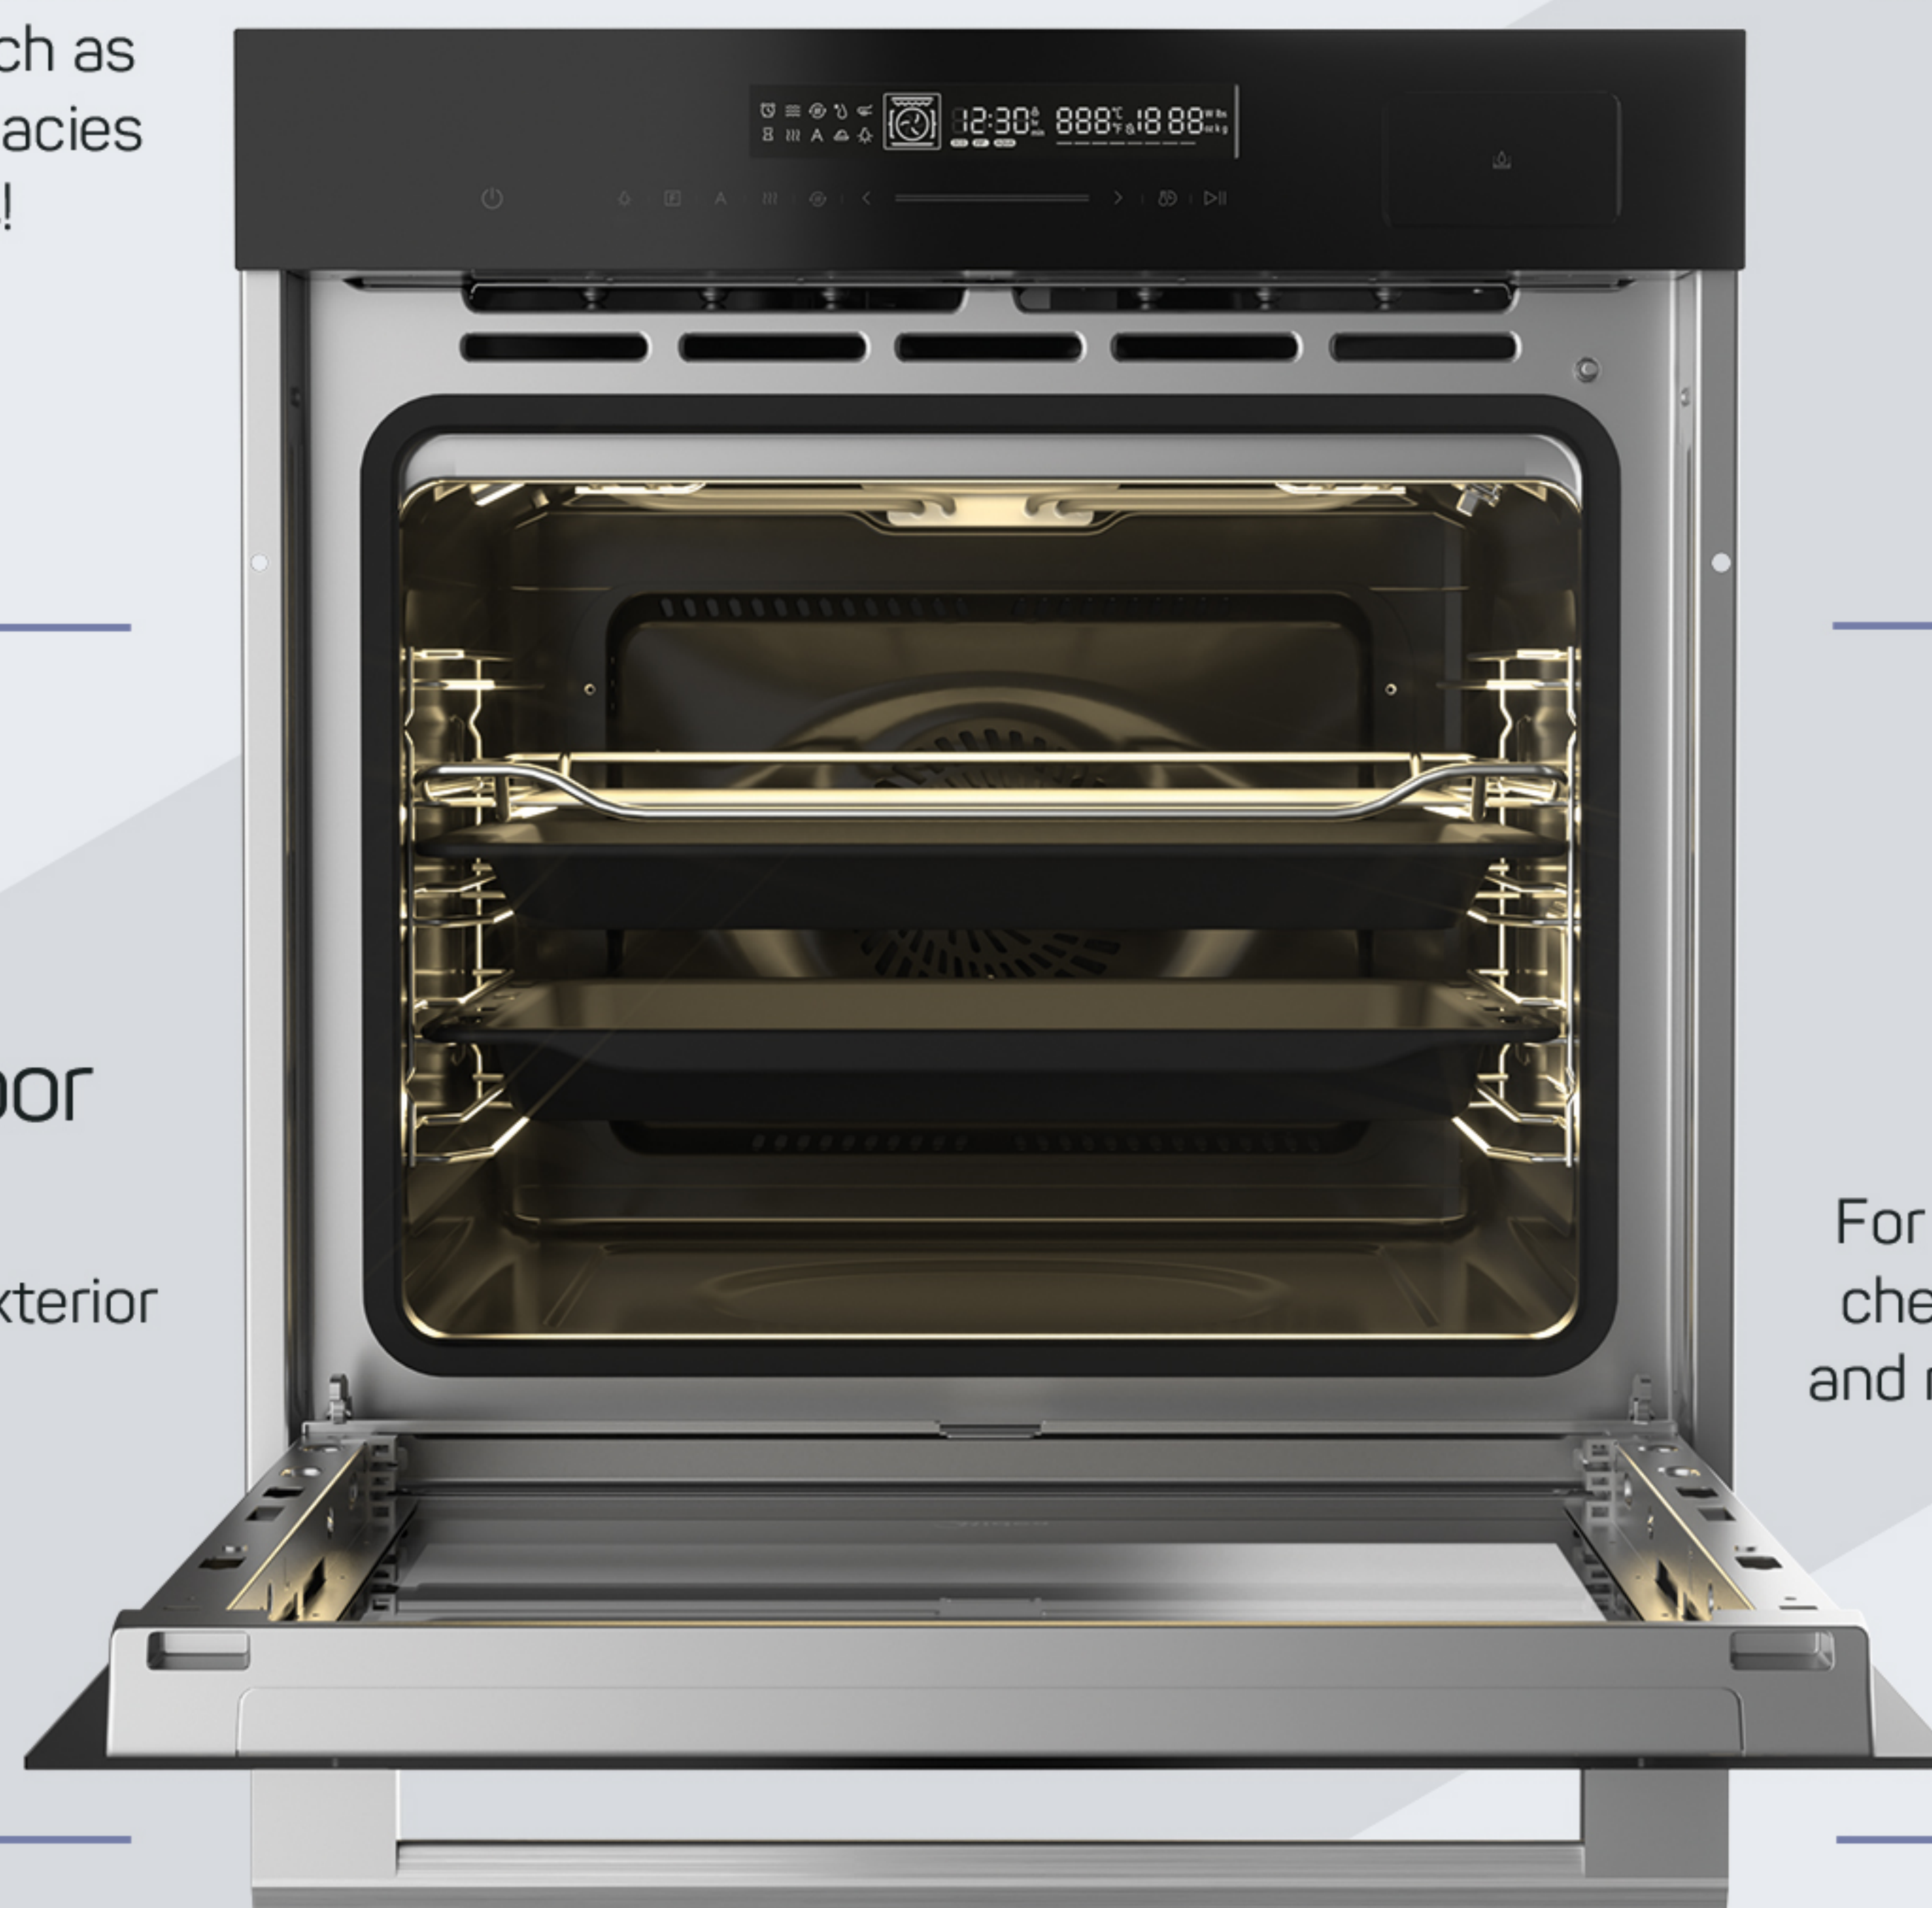

TESLA

Built-in Oven

B0950MBSA

BAKE IT 'TIL YOU MAKE IT!

Choose Tesla Oven

A+ 30°C-250°C 60cm

Steam Function

Simply fill the reservoir for steam-assisted cooking up, start the steam cooking function, and watch as your baked goods and other delicacies become even more delicious!

Touch Screen

Sleek design and interactive interface enhance the cooking experience by providing precise control.

Double black Glass door

Modern double glass door is heat-reflective, making the oven exterior safe to touch.

Multicourse Aid

You can cook three different dishes simultaneously, each dish placed on different levels receives the precise amount of heat it requires.

TESLA

Built-in Oven

B0950MBSA

BAKE IT 'TIL YOU MAKE IT!

FEATURES

Width	60 cm
Control Panel	Black glass with steel trim
Timer	Digital
Oven Capacity (L)	72L
Voltage	220-240/50Hz
Temperature Range OC	30 - 250
Oven Type	Electrical
Door	Black Glass Door, 3 Layers
Control method	LED Touch Control
Number of Functions	0+14
Functions	Lamp, Top outer, Conventional, Radiant heat, Double grill, Double grill + fan, Bottom heat/Bake, Conventional+fan, Convection
Additional functions	Pizza, defrost, Fast preheating, Dough Proving, ECO, Meat probe
Maximum power kW	2900
Power consumption static kWh / cycle	1,06
Power consumption with fan kWh / cycle	0,63
Energy Class	A+
Cavity	Side Wire Racks
Cavity Enameled	Blue white
Accessories	1 Grill rack + 1 Tray + 1 Deep Tray
Cleaning	Steam Cleaning
Telescopic	Yes
Cable / Plug / Terminal Box	Cable w/o plug