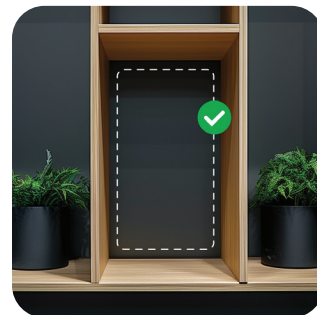

Vertical storage

The grill can be stored vertically, so it takes up less space in your kitchen or on your countertop. It won't get in the way, yet it will be easy to access once you decide to use it again!