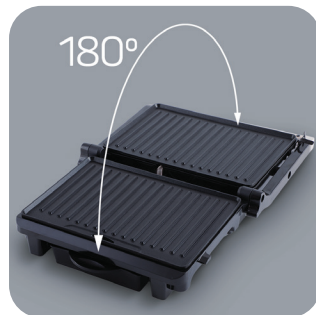

Opens flat (to 180°)

This Tesla device can be opened into a flat position, which means you can use it for open grilling or griddling. When you open the grill to 180°, you get a double cooking surface, which allows you to have fun with various recipes.

Drip tray

The drip tray is used to collect and contain excess oil or grease from the grill. After you're done with cooking, simply clean the tray.

Vertical storage

The grill can be locked and stored vertically, so it takes up less space in your kitchen or on your countertop. It won't get in the way, yet it will be easy to access once you decide to use it again!

Floating hinge system

Want to grill a thick piece of food without crushing it? Floating hinges allow for even heating of both sides, adjusting to the thickness of food so it's evenly cooked – even when you're grilling chunkier pieces.

Model	GR200BX
Power	1000W
Color	Black- inox
Non-stick plate	Yes
Plate type	Grill
Plate dimension	254*178 mm
Detachable plates	No
Easy Cleaning	Yes
Overheating protection system	Yes
Control temperature knob	No
Control timer knob	No
Opens 180° with Red push button	Yes
Oil Drip Collector Tray	Yes
Easy Locking	Yes
Light indicator	Yes
Upright for storage	Yes
Cable length	80cm
Product height	30.5cm
Product width	26.8cm
Product depth	10.5cm
Gift box height	32.5cm
Gift box width	13.8cm
Gift box depth	30.3cm
Weight	1.85kgs
Gross weight	2.0kgs
Number of devices in CB	4
Carton Size (L x W x H) mm	57.2*33.5*31.8cm
Gross Weight CB	10.2kgs
EAN	8606031248415