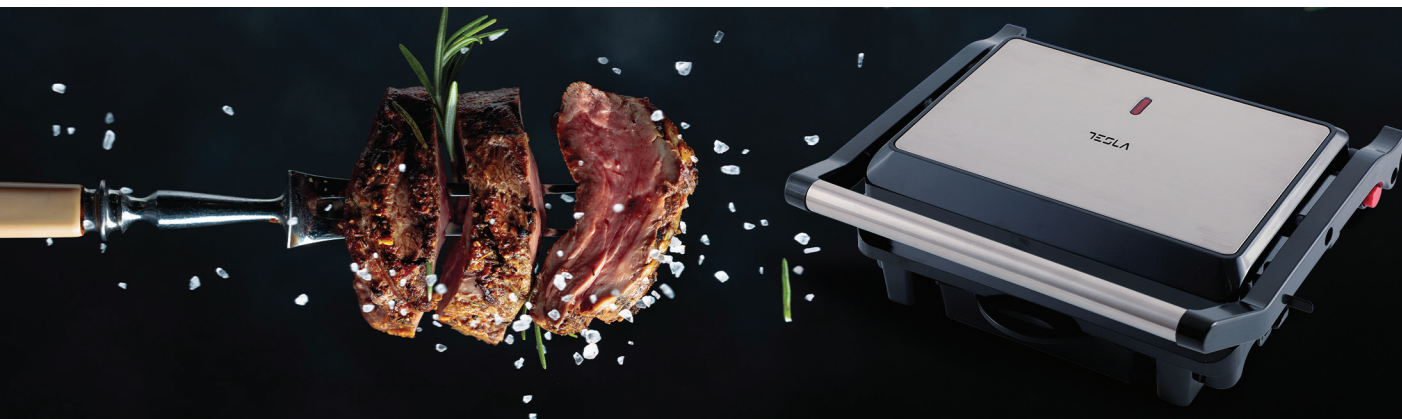

Opens flat (to 180°)

This Tesla device can be opened into a flat position, which means you can use it for open grilling or griddling. When you open the grill to 180°, you get a double cooking surface, which allows you to have fun with various recipes.

Drip tray

The drip tray is used to collect and contain excess oil or grease from the grill. After you're done with cooking, simply clean the tray.

Vertical storage

The grill can be locked and stored vertically, so it takes up less space in your kitchen or on your countertop. It won't get in the way, yet it will be easy to access once you decide to use it again!

Floating hinge system

Want to grill a thick piece of food without crushing it? Floating hinges allow for even heating of both sides, adjusting to the thickness of food so it's evenly cooked – even when you're grilling chunkier pieces.