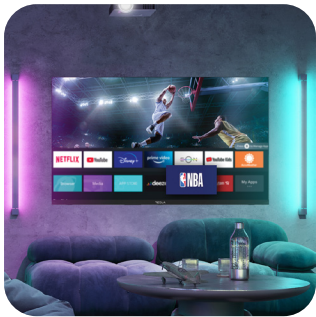

Tailor-made enjoyment

Personalization could easily be another name for this Tesla model. Make the home screen your own, and adjust it to all your needs – for perfect enjoyment in your favorite TV content. Easily rearrange icons and apps, delete those you don't need and add those you want: you can also add your favorite TV channels to home screen, and access them anytime with just one click.

A click away from everything

If you're looking for a TV with great features and no complications, VIDAA OS model could be the right solution. Settings, channel search and scanning, application installing – all the features can be accessed very fast, and the steps are intuitive and logical. Also, this model is great for those who enjoy traditional TV channels, but still like to use popular content apps and platforms.

Lock apps, options or ports

The hotel mode is especially useful for hotel or apartment owners, but also parents with little kids. This feature allows you to lock certain apps, options, inputs or even ports on the device: for example, you can lock the HDMI port, so children or hotel guests cannot connect a game console without you knowing. You can also define and "lock" various sound or image settings.

For five-star reviews

Tesla VIDAA OS model is a great choice for those in hospitality industry, thinking of every detail. With Hotel info display feature, you can select a photo or a greeting message to welcome your guests on the screen - adding to a superb first impression! Hotel info webpage option allows you to set your business webpage, with all the useful information, to appear as soon as guests turn the TV on.