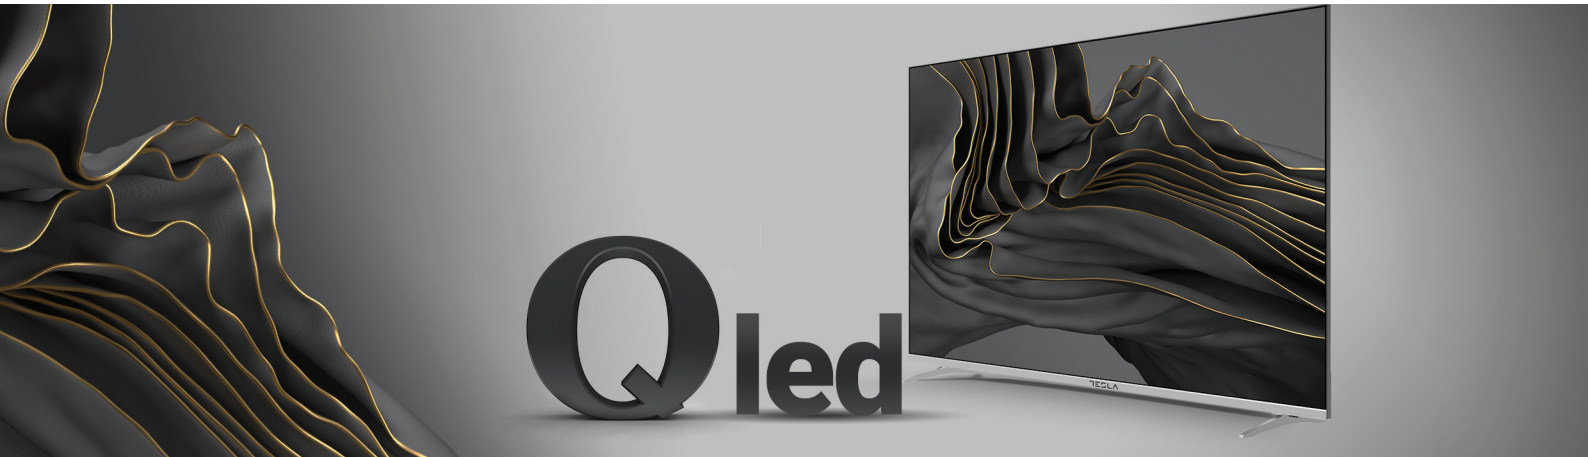

GENERAL

Screen Size	55" (140cm)
Display Type	10 bit IPS
Screen Resolution	3840x2160
Tuner Type	DVB-T/T2/C/S/S2
DVB-T2 Codec	H264, H265
Smart OS	webOS 5
Pre-installed APPs for Smart TV	Content store, YouTube, Netflix, Prime video, Web browser...
Supported apps	EON, TV po tvom, Supernova, Orion TV, Deezer, Arena cloud, RTS planeta, Plex, Rakuten TV, TVP VOD...
RAM/Storage	1.5 GB / 8 GB
CPU	ARM cortex - quad core CA55
GPU	Mali G31 MP2 - High speed

DISPLAY

Native Refresh Rate	60Hz
Brightness (cd/m2)	378
Dynamic Contrast	1100:1
Viewing Angle (H/V)	178°/178°
Response Time	6 ms

FEATURES

HW Control Buttons	YES
Time Shift	YES
PVR	YES
Multilanguage OSD	YES
Sleep Timer	YES
HDMI CEC	YES
HDMI ARC	YES (HDMI2)
LCN	YES
DLNA	YES
Smartphone app	YES
Sound share	YES
Home dashboard	YES
HBBTV	YES
Split screen	YES (Web browser + live TV app)
Miracast	YES
Magic remote ready	YES
ThinQ AI voice recognition	YES

PICTURE

Picture Mode standard	User/Cinema/Vivid/Game
Picture Mode HDR	Standard/Cinema/Game/Vivid
Picture Size	Auto/16:9/4:3/Panorama/Zoom/
Noise Reduction	YES
Black level	YES
HDR10	YES
HLG	YES
Eye comfort mode	YES
Instant game response	YES
Real cinema	YES
TruMotion	Off/Cinema clear/Natural/Smooth/User

AUDIO

Audio Power	2X10W box speakers
Sound Mode	Standard/Cinema/Clear Voice III/Music/Game
Balance	YES
Equalizer	YES
Dolby Processing	YES
Ultra Surround	YES
DTS	NO

MULTIMEDIA

Photo View supported formats	JPG, PNG, BMP
Audio Player supported formats	MP3, M4A, AAC, WMA, WMA Pro, AC3 (video only), LPCM (audio only)
Video Player supported formats	.avi/.mp4/.mpeg/.mkv/.mov/.dat/.vob/.rm/.rmvb/.ts
NTFS USB support	Yes - read only
Subtitle support	Yes
Adjustable subtitles	Position, Color, Size

CONNECTIVITY

RF Input	YES
LNB Input	YES
Component AV Input	NO
Composite AV Input	YES
PC Audio	NO
VGA Input	NO
SCART	NO
HDMI	3
CI	YES
USB	2
Headphones	YES
Digital Audio Output SPDIF	YES (Optical)
LAN	YES
WiFi	IEEE 802.11 a/b/g/n/ac (2.4/5Ghz)
Bluetooth	Yes (Headphones/Speakers support)

POWER

Power Consumption	130W (MAX)
Standby Power	<0.5W

ACCESSORIES

User Manual with Warranty Info	YES
IR Remote Controller	YES
Magic remote controller	YES
IR Remote Controller Batteries	YES
Magic Remote Controller Batteries	YES

SIZE & WEIGHT

Product Size (WxHxD) w/ stand	1231x747x286 mm
Product Size (WxHxD) w/o stand	1231x713x75 mm
Package Size (WxHxD)	1340x800x125 mm
Product Net Weight With Stand	13.45 kg
VESA	300 x 200 mm