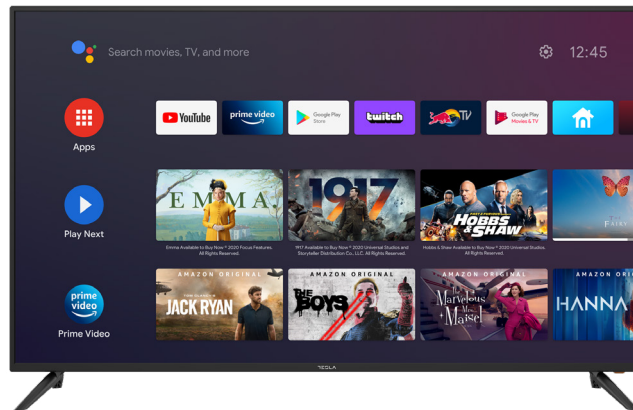

SPECIFICATIONS

GENERAL

Screen Size	65" (165cm)
Display Type	10 bit VA
Screen Resolution	3840x2160
Tuner Type	DVB-T/T2/C/S/S2
DVB-T2 Codec	H264, H265
Smart OS	Android TV 9
Pre-installed APPs for Smart TV	Gogle Play, Netflix, Prime video, YouTube, Media player...
Suported apps	EON, Orion TV, Deezer, Spotify, YouTube kids, Asphalt 8, VLC player, KODI, HBO GO...
RAM/Storage	1.5 GB / 8 GB
CPU	ARM cortex - quad core CA55 @ 1300MHz
GPU	Mali 470 MP3

DISPLAY

Native Refresh Rate	60Hz
Brightness (cd/m²)	400
Dynamic Contrast	5000:1
Viewing Angle (H/V)	178°/178°
Response Time	6.5 ms

FEATURES

HW Control Buttons	YES
Time Shift	YES
PVR	YES
Multilanguage OSD	YES
Sleep Timer	YES
HDMI CEC	YES
HDMI ARC	YES (HDMI3)
LCN	YES
HBBTV	YES
Google assistant	YES
Bluetooth remote	YES
Voice control	YES
Chromecast	YES