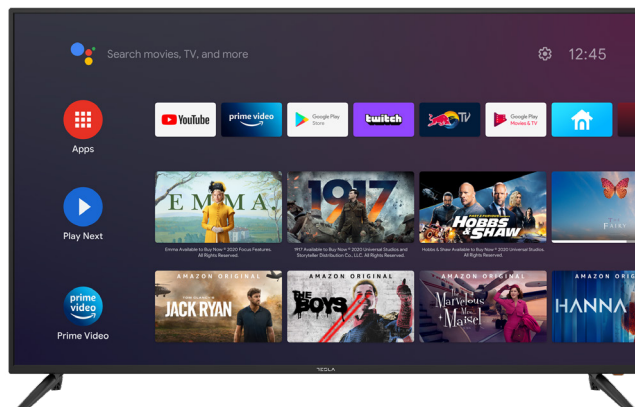

SPECIFICATIONS

GENERAL

Screen Size	58" (147cm)
Display Type	10 bit VA
Screen Resolution	3840x2160
Tuner Type	DVB-T/T2/C/S/S2
DVB-T2 Codec	H264, H265
Smart OS	Android TV 9
Pre-installed APPs for Smart TV	Gogle Play, Netflix, Prime video, YouTube, Media player...
Suported apps	EON, Orion TV, Deezer, Spotify, YouTube kids, Asphalt 8, VLC player, KODI, HBO GO...
RAM/Storage	1.5 GB / 8 GB
CPU	ARM cortex - quad core CA55 @ 1300MHz
GPU	Mali 470 MP3

DISPLAY

Native Refresh Rate	60Hz
Brightness (cd/m²)	330
Dynamic Contrast	5000:1
Viewing Angle (H/V)	178°/178°
Response Time	8 ms

FEATURES

HW Control Buttons	YES
Time Shift	YES
PVR	YES
Multilanguage OSD	YES
Sleep Timer	YES
HDMI CEC	YES
HDMI ARC	YES (HDMI3)
LCN	YES
HBBTV	YES
Google assistant	YES
Bluetooth remote	YES
Voice control	YES
Chromecast	YES