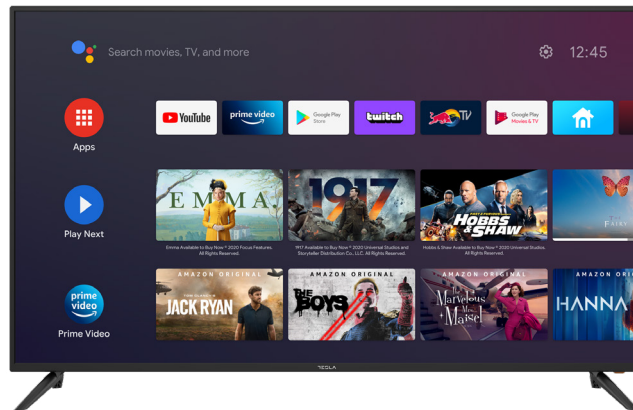

### GENERAL

<b>Screen Size</b>	50" (127cm)
<b>Display Type</b>	10 bit VA
<b>Screen Resolution</b>	3840x2160
<b>Tuner Type</b>	DVB-T/T2/C/S/S2
<b>DVB-T2 Codec</b>	H264, H265
<b>Smart OS</b>	Android TV 9
<b>Pre-installed APPs for Smart TV</b>	Gogle Play, Netflix, Prime video, YouTube, Media player...
<b>Suported apps</b>	EON, Orion TV, Deezer, Spotify, YouTube kids, Asphalt 8, VLC player, KODI, HBO GO...
<b>RAM/Storage</b>	1.5 GB / 8 GB
<b>CPU</b>	ARM cortex - quad core CA55 @ 1300MHz
<b>GPU</b>	Mali 470 MP3