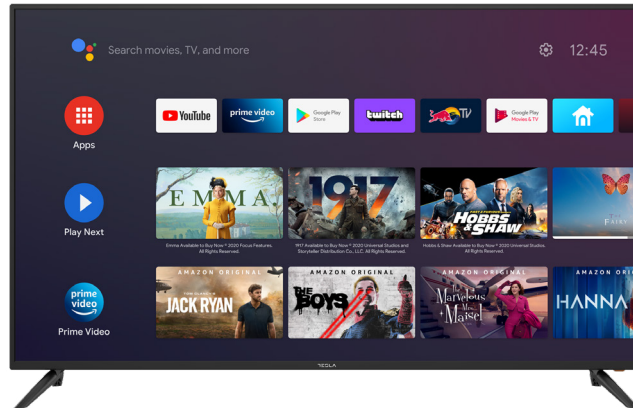

### GENERAL

<b>Screen Size</b>	43" (109cm)
<b>Display Type</b>	8 bit VA
<b>Screen Resolution</b>	1920x1080
<b>Tuner Type</b>	DVB-T/T2/C/S/S2
<b>DVB-T2 Codec</b>	H264, H265
<b>Smart OS</b>	Android TV 9
<b>Pre-installed APPs for Smart TV</b>	Gogle Play, Netflix, Prime video, YouTube, Media player...
<b>Suported apps</b>	EON, Orion TV, Deezer, Spotify, YouTube kids, Asphalt 8, VLC player, KODI, HBO GO...
<b>RAM/Storage</b>	1 GB / 8 GB
<b>CPU</b>	ARM cortex - quad core CA53 @ 1300MHz
<b>GPU</b>	Mali 470 MP3