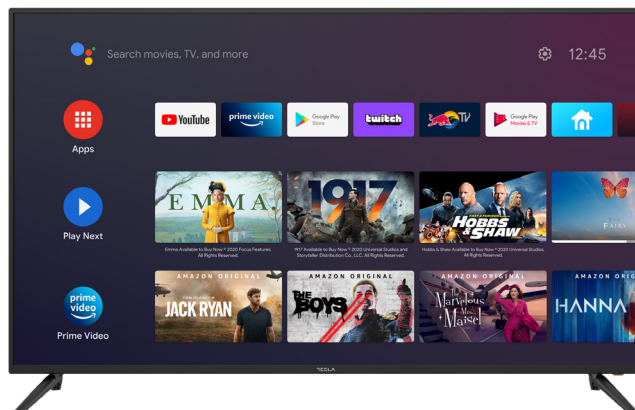

SPECIFICATIONS

GENERAL

Screen Size	40" (101cm)
Display Type	8 bit VA
Screen Resolution	1920x1080
Tuner Type	DVB-T/T2/C/S/S2
DVB-T2 Codec	H264, H265
Smart OS	Android TV 9
Pre-installed APPs for Smart TV	Gogle Play, Netflix, Prime video, YouTube, Media player...
Suported apps	EON, Orion TV, Deezer, Spotify, YouTube kids, Asphalt 8, VLC player, KODI, HBO GO...
RAM/Storage	1 GB / 8 GB
CPU	ARM cortex - quad core CA53 @ 1300MHz
GPU	Mali 470 MP3

DISPLAY

Native Refresh Rate	60Hz
Brightness (cd/m²)	300
Dynamic Contrast	5000:1
Viewing Angle (H/V)	178°/178°
Response Time	8 ms

FEATURES

HW Control Buttons	YES
Time Shift	YES
PVR	YES
Multilanguage OSD	YES
Sleep Timer	YES
HDMI CEC	YES
HDMI ARC	YES (HDMI1)
LCN	YES
HBBTV	YES
Google assistant	YES
Bluetooth remote	YES
Voice control	YES
Chromecast	YES