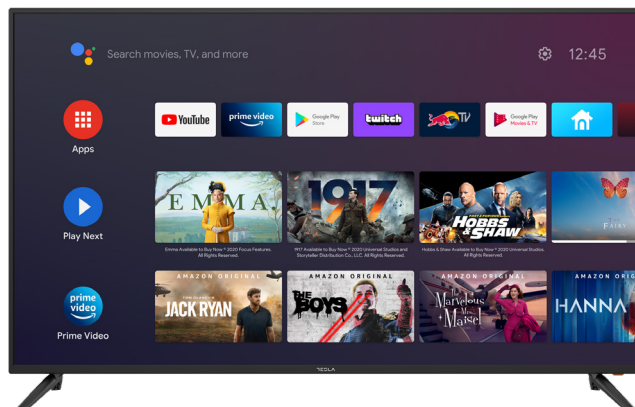

SPECIFICATIONS

GENERAL

Screen Size	32" (81cm)
Display Type	8 bit VA
Screen Resolution	1366x768
Tuner Type	DVB-T/T2/C/S/S2
DVB-T2 Codec	H264, H265
Smart OS	Android TV 9
Pre-installed APPs for Smart TV	Gogle Play, Netflix, Prime video, YouTube, Media player...
Suported apps	EON, Orion TV, Deezer, Spotify, YouTube kids, Asphalt 8, VLC player, KODI, HBO GO...
RAM/Storage	1 GB / 8 GB
CPU	ARM cortex - quad core CA53 @ 1300MHz
GPU	Mali 470 MP3

DISPLAY

Native Refresh Rate	60Hz
Brightness (cd/m²)	220
Dynamic Contrast	3500:1
Viewing Angle (H/V)	178°/178°
Response Time	8 ms

FEATURES

HW Control Buttons	YES
Time Shift	YES
PVR	YES
Multilanguage OSD	YES
Sleep Timer	YES
HDMI CEC	YES
HDMI ARC	YES (HDMI1)
LCN	YES
HBBTV	YES
Google assistant	YES
Bluetooth remote	YES
Voice control	YES
Chromecast	YES