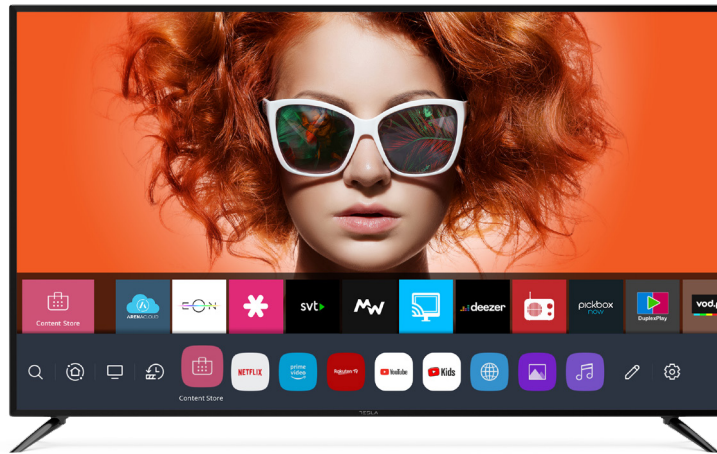

SPECIFICATIONS

GENERAL

Screen Size	70" (178cm)
Display Type	VA
Screen Resolution	3840x2160 (Ultra HD)
Tuner Type	DVB-T/T2/C/S/S2
DVB-T2 Codec	H264, H265
Smart OS	webOS
Pre-installed APPs for Smart TV	Content store, YouTube, Netflix, Prime video, Web browser...
Supported apps	EON, TV po tvom, Supernova, Orion TV, Deezer, Arena cloud, RTS planeta, Plex, Rakuten TV, TVP VOD...
RAM/Storage	1.5 GB / 8 GB
CPU	ARM cortex - quad core CA55
GPU	Mali G31 MP2 - High speed

DISPLAY

Native Refresh Rate	60Hz
Brightness (cd/m²)	350
Dynamic Contrast	5000:1
Viewing Angle (H/V)	178°/178°
Response Time	8ms

FEATURES

Time Shift/PVR	YES/YES
Sleep Timer	YES
HDMI CEC/HDMI ARC	YES/YES
LCN	YES
DLNA/Miracast	YES/YES
Smartphone app	YES
Sound share	YES
Home dashboard	YES
Split screen	YES (Web browser + source)
Magic remote ready	YES
ThinQ AI voice recognition	YES