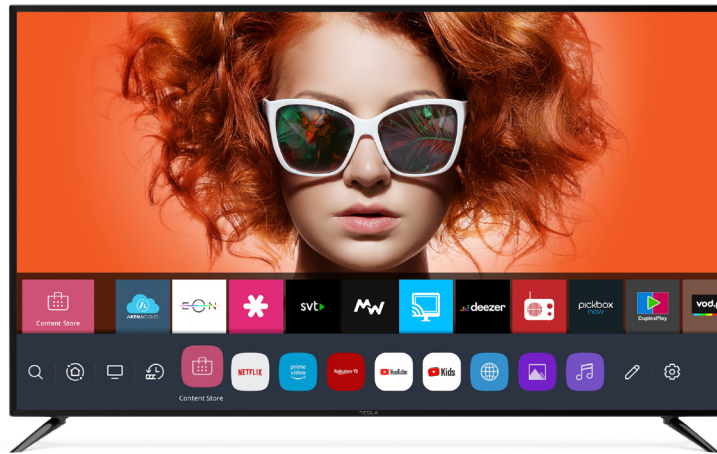

SPECIFICATIONS

GENERAL

| | |
|---------------------------------|--|
| Screen Size | 70" (178cm) |
| Display Type | VA |
| Screen Resolution | 3840x2160 (Ultra HD) |
| Tuner Type | DVB-T/T2/C/S/S2 |
| DVB-T2 Codec | H264, H265 |
| Smart OS | webOS |
| Pre-installed APPs for Smart TV | Content store, YouTube, Netflix, Prime video, Web browser... |
| Supported apps | EON, TV po tvom, Supernova, Orion TV, Deezer, Arena cloud, RTS planeta, Plex, Rakuten TV, TVP VOD... |
| RAM/Storage | 1.5 GB / 8 GB |
| CPU | ARM cortex - quad core CA55 |
| GPU | Mali G31 MP2 - High speed |