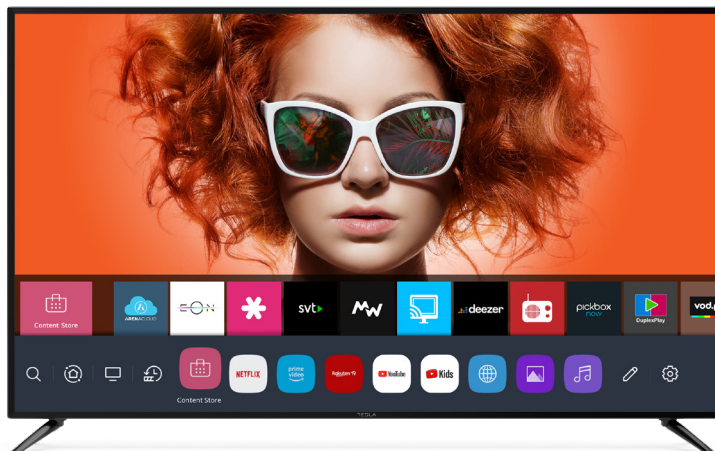

SPECIFICATIONS

GENERAL

Screen Size	70" (178cm)
Display Type	VA
Screen Resolution	3840x2160 (Ultra HD)
Tuner Type	DVB-T/T2/C/S/S2
DVB-T2 Codec	H264, H265
Smart OS	webOS
Pre-installed APPs for Smart TV	Content store, YouTube, Netflix, Prime video, Web browser...
Supported apps	EON, TV po tvom, Supernova, Orion TV, Deezer, Arena cloud, RTS planeta, Plex, Rakuten TV, TVP VOD...
RAM/Storage	1.5 GB / 8 GB
CPU	ARM cortex - quad core CA55
GPU	Mali G31 MP2 - High speed

DISPLAY

Native Refresh Rate	60Hz
Brightness (cd/m²)	350
Dynamic Contrast	5000:1
Viewing Angle (H/V)	178°/178°
Response Time	8ms

FEATURES

Time Shift/PVR	YES/YES
Sleep Timer	YES
HDMI CEC/HDMI ARC	YES/YES
LCN	YES
DLNA/Miracast	YES/YES
Smartphone app	YES
Sound share	YES
Home dashboard	YES
Split screen	YES (Web browser + source)
Magic remote ready	YES
ThinQ AI voice recognition	YES