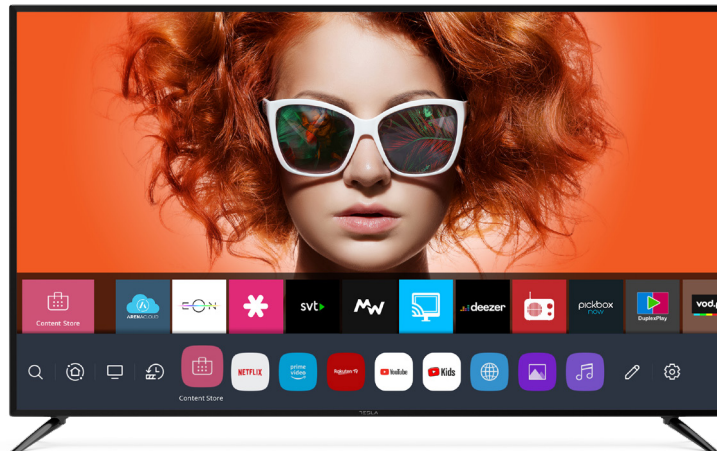

SPECIFICATIONS

GENERAL

Screen Size	65" (165cm)
Display Type	VA
Screen Resolution	3840x2160 (Ultra HD)
Tuner Type	DVB-T/T2/C/S/S2
DVB-T2 Codec	H264, H265
Smart OS	webOS
Pre-installed APPs for Smart TV	Content store, YouTube, Netflix, Prime video, Web browser...
Supported apps	EON, TV po tvom, Supernova, Orion TV, Deezer, Arena cloud, RTS planeta, Plex, Rakuten TV, TVP VOD...
RAM/Storage	1.5 GB / 8 GB
CPU	ARM cortex - quad core CA55
GPU	Mali G31 MP2 - High speed

DISPLAY

Native Refresh Rate	60Hz
Brightness (cd/m²)	260
Dynamic Contrast	1200:1
Viewing Angle (H/V)	178°/178°
Response Time	8ms

FEATURES

Time Shift/PVR	YES/YES
Sleep Timer	YES
HDMI CEC/HDMI ARC	YES/YES
LCN	YES
DLNA/Miracast	YES/YES
Smartphone app	YES
Sound share	YES
Home dashboard	YES
Split screen	YES (Web browser + source)
Magic remote ready	YES
ThinQ AI voice recognition	YES