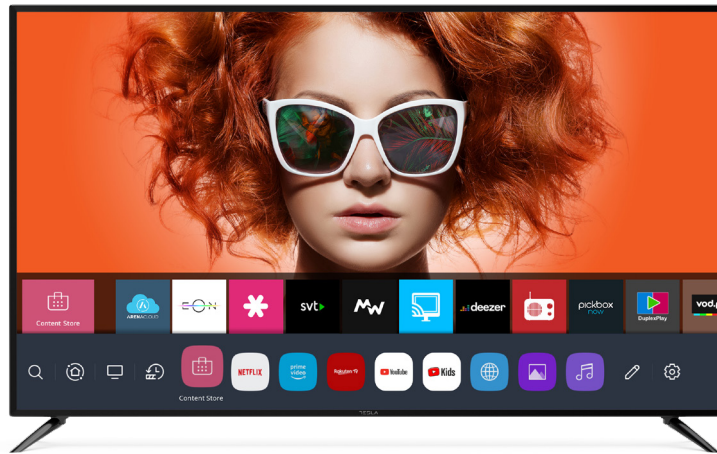

SPECIFICATIONS

GENERAL

| | |
|---------------------------------|------------------------------------------------------------------------------------------------------|
| Screen Size | 55" (139cm) |
| Display Type | VA |
| Screen Resolution | 3840x2160 (Ultra HD) |
| Tuner Type | DVB-T/T2/C/S/S2 |
| DVB-T2 Codec | H264, H265 |
| Smart OS | webOS |
| Pre-installed APPs for Smart TV | Content store, YouTube, Netflix, Prime video, Web browser... |
| Supported apps | EON, TV po tvom, Supernova, Orion TV, Deezer, Arena cloud, RTS planeta, Plex, Rakuten TV, TVP VOD... |
| RAM/Storage | 1.5 GB / 8 GB |
| CPU | ARM cortex - quad core CA55 |
| GPU | Mali G31 MP2 - High speed |