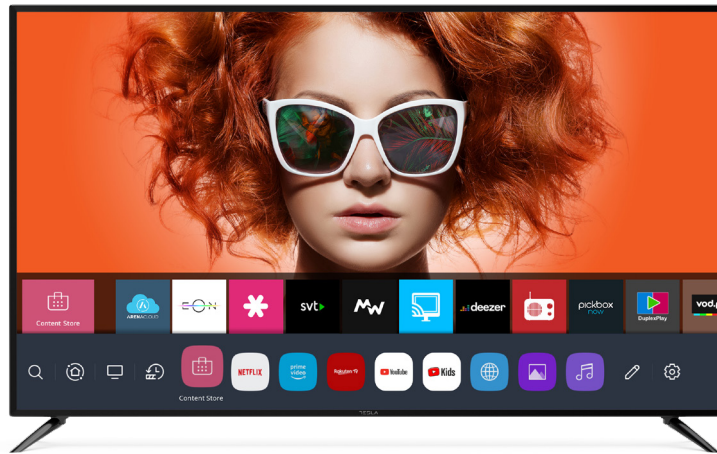

SPECIFICATIONS

GENERAL

Screen Size	55" (139cm)
Display Type	VA
Screen Resolution	3840x2160 (Ultra HD)
Tuner Type	DVB-T/T2/C/S/S2
DVB-T2 Codec	H264, H265
Smart OS	webOS
Pre-installed APPs for Smart TV	Content store, YouTube, Netflix, Prime video, Web browser...
Supported apps	EON, TV po tvom, Supernova, Orion TV, Deezer, Arena cloud, RTS planeta, Plex, Rakuten TV, TVP VOD...
RAM/Storage	1.5 GB / 8 GB
CPU	ARM cortex - quad core CA55
GPU	Mali G31 MP2 - High speed

DISPLAY

Native Refresh Rate	60Hz
Brightness (cd/m²)	250
Dynamic Contrast	1200:1
Viewing Angle (H/V)	178°/178°
Response Time	8ms

FEATURES

Time Shift/PVR	YES/YES
Sleep Timer	YES
HDMI CEC/HDMI ARC	YES/YES
LCN	YES
DLNA/Miracast	YES/YES
Smartphone app	YES
Sound share	YES
Home dashboard	YES
Split screen	YES (Web browser + source)
Magic remote ready	YES
ThinQ AI voice recognition	YES