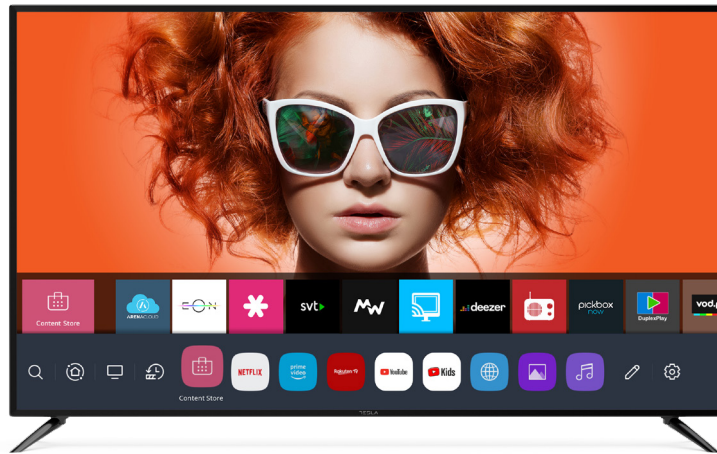

### GENERAL

Screen Size	50" (127cm)
Display Type	VA
Screen Resolution	3840x2160 (Ultra HD)
Tuner Type	DVB-T/T2/C/S/S2
DVB-T2 Codec	H264, H265
Smart OS	webOS
Pre-installed APPs for Smart TV	Content store, YouTube, Netflix, Prime video, Web browser...
Supported apps	EON, TV po tvom, Supernova, Orion TV, Deezer, Arena cloud, RTS planeta, Plex, Rakuten TV, TVP VOD...
RAM/Storage	1.5 GB / 8 GB
CPU	ARM cortex - quad core CA55
GPU	Mali G31 MP2 - High speed