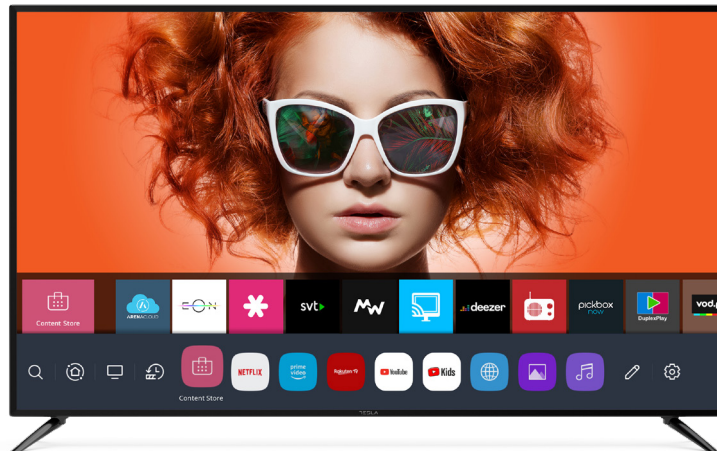

SPECIFICATIONS

GENERAL

Screen Size	50" (127cm)
Display Type	VA
Screen Resolution	3840x2160 (Ultra HD)
Tuner Type	DVB-T/T2/C/S/S2
DVB-T2 Codec	H264, H265
Smart OS	webOS
Pre-installed APPs for Smart TV	Content store, YouTube, Netflix, Prime video, Web browser...
Supported apps	EON, TV po tvom, Supernova, Orion TV, Deezer, Arena cloud, RTS planeta, Plex, Rakuten TV, TVP VOD...
RAM/Storage	1.5 GB / 8 GB
CPU	ARM cortex - quad core CA55
GPU	Mali G31 MP2 - High speed

DISPLAY

Native Refresh Rate	60Hz
Brightness (cd/m²)	250
Dynamic Contrast	5000:1
Viewing Angle (H/V)	178°/178°
Response Time	8ms

FEATURES

Time Shift/PVR	YES/YES
Sleep Timer	YES
HDMI CEC/HDMI ARC	YES/YES
LCN	YES
DLNA/Miracast	YES/YES
Smartphone app	YES
Sound share	YES
Home dashboard	YES
Split screen	YES (Web browser + source)
Magic remote ready	YES
ThinQ AI voice recognition	YES