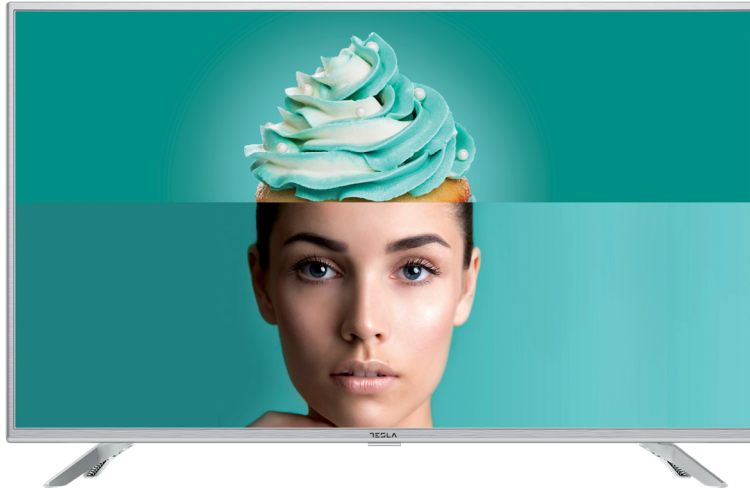

SPECIFICATIONS

GENERAL

Screen Size	32" (81cm)
Display Type	Direct LED
Screen Resolution	1366x768
Tuner Type	DVB-T/T2/C/S/S2
DVB-T2 Codec	H264, H265
Smart OS	Linux
Pre-installed APPs for Smart TV	Netflix, YouTube, AccuWeather, T-Browser, AppStore
RAM/Storage	768MB DDR / 4GB Flash
CPU	Dual Core A9
GPU	Dual Core Mali 400