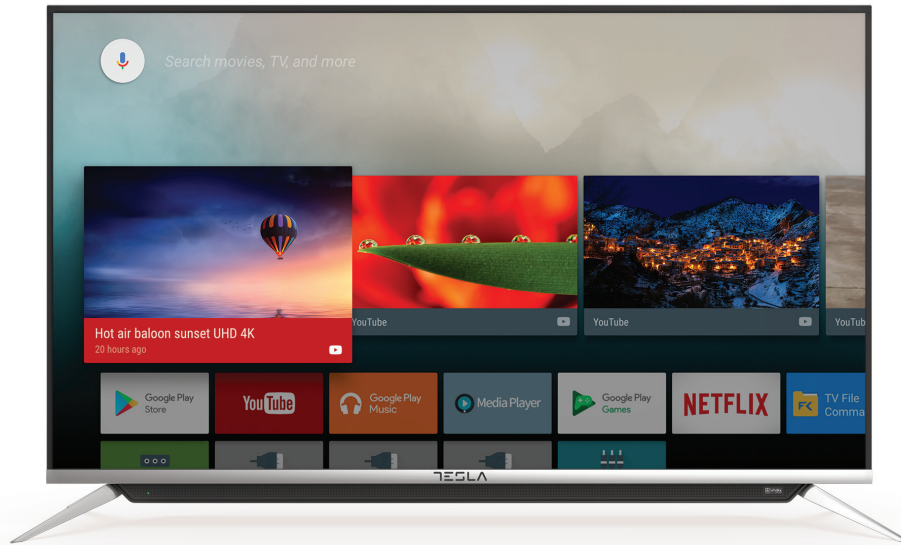

TESLA

POWERED BY **androidtv**

S901

LED TV 55S901SUS

GENERAL

Screen Size	55" (140cm)
Display Type	Direct LED
Screen Resolution	3840x2160 (Ultra HD)
Tuner Type	DVB-T/T2/C
DVB-T2 Codec	H264, H265
Smart OS	Android™ (Google play Store, Google play Games, Google play Movies & TV, Google play Music, Chromecast)
RAM	2.5 GB
Storage	16 GB

PICTURE

Picture Mode	User/Cinema/Sport/Vivid/Hi-Bright
Adjustable Picture Controls	Yes
Picture Size	16:9/4:3/Auto/Panorama/Sub/Movie
Color Preset	Nature/Warm/User/Cool
Noise Reduction	Yes
Dynamic Backlight	Yes