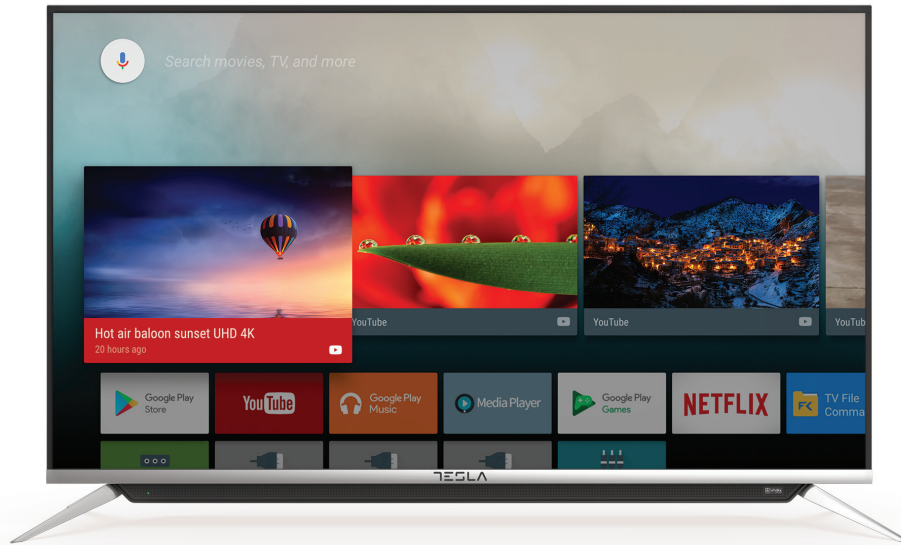

TESLA

POWERED BY **androidtv**

S901

LED TV 49S901SUS

VOICE REMOTE

GENERAL

Screen Size	49" (124cm)
Display Type	Direct LED
Screen Resolution	3840x2160 (Ultra HD)
Tuner Type	DVB-T/T2/C
DVB-T2 Codec	H264, H265
Smart OS	Android™ (Google play Store, Google play Games, Google play Movies & TV, Google play Music, Chromecast)
RAM	2.5 GB
Storage	16 GB

PICTURE

Picture Mode	User/Cinema/Sport/Vivid/Hi-Bright
Adjustable Picture Controls	Yes
Picture Size	16:9/4:3/Auto/Panorama/Sub/Movie
Color Preset	Nature/Warm/User/Cool
Noise Reduction	Yes
Dynamic Backlight	Yes