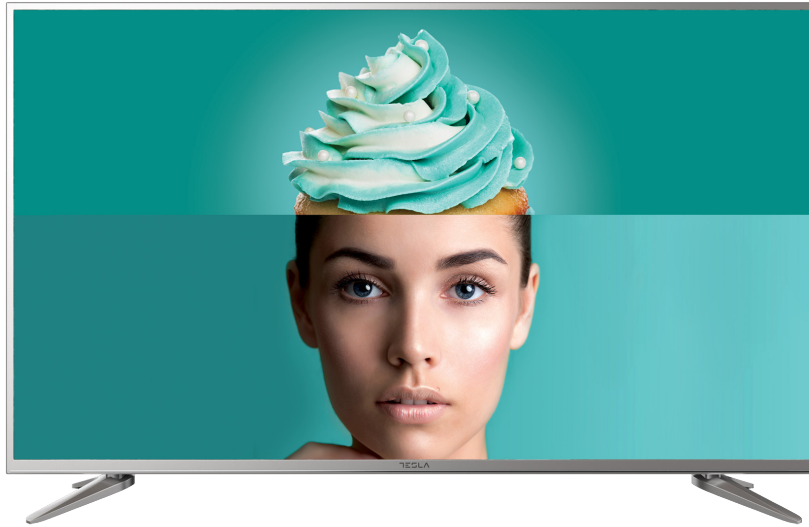

SPECIFICATIONS

GENERAL

Screen Size	43" (109cm)
Display Type	Direct LED
Screen Resolution	3840x2160
Tuner Type	DVB-T/T2/C/S/S2
DVB-T2 Codec	H264, H265
Smart OS	Linux
Pre-installed APPs for Smart TV	App store, Netflix, Youtube, Browser, FastCast, AccuWeather, DLNA, WiFi display
RAM/Storage	1GB DDR / 4GB Flash
CPU	Dual Core CA9
GPU	Quad Core MALI 400
Other Functions	LCN, SAT DiSeqC 1.0, HbbTV 1.5