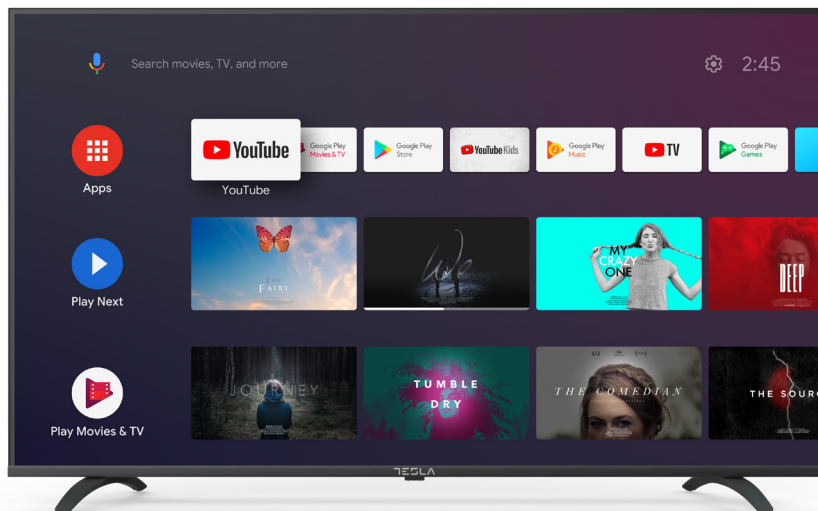

### GENERAL

Screen Size	40" (101cm)
Display Type	Direct LED
Screen Resolution	1920x1080
Tuner Type	DVB-T/T2/C/S/S2
DVB-T2 Codec	H264, H265
Smart OS	Android TV 9
Pre-installed APPs for Smart TV	Google play Store, Google play Games, Google play Movies & TV, Google play Music, Chromecast, Google asisstant
RAM/Storage	1GB / 8GB
CPU	CA53 Quad core, 1.1GHz
GPU	Mali470 Triple core