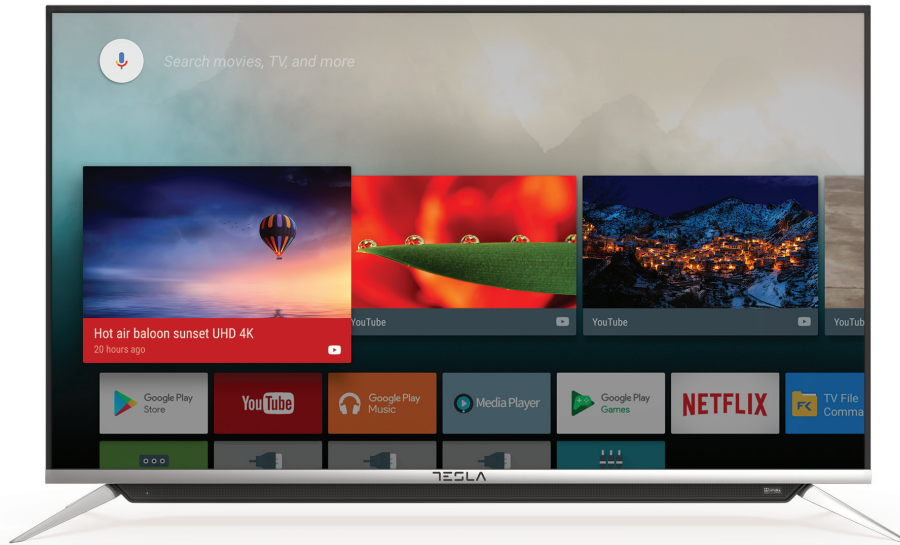

TESLA

POWERED BY **androidtv**

S901

LED TV 43S901SUS

VOICE REMOTE

GENERAL

Screen Size	43" (109cm)
Display Type	Direct LED
Screen Resolution	3840x2160 (Ultra HD)
Tuner Type	DVB-T/T2/C
DVB-T2 Codec	H264, H265
Smart OS	Android™ (Google play Store, Google play Games, Google play Movies & TV, Google play Music, Chromecast)
RAM	2.5 GB
Storage	16 GB

PICTURE

Picture Mode	User/Cinema/Sport/Vivid/Hi-Bright
Adjustable Picture Controls	Yes
Picture Size	16:9/4:3/Auto/Panorama/Sub/Movie
Color Preset	Nature/Warm/User/Cool
Noise Reduction	Yes
Dynamic Backlight	Yes