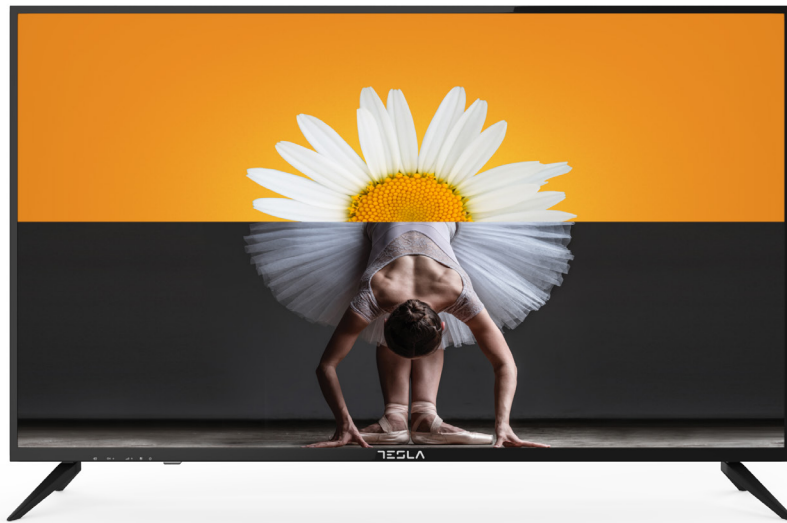

SPECIFICATIONS

GENERAL

Screen Size	49" (124cm)
Display Type	Direct LED
Screen Resolution	3840x2160
Tuner Type	DVB-T/T2/C/S/S2
DVB-T2 Codec	H264, H265
Smart OS	No

DISPLAY

Native Refresh Rate	60Hz
Brightness (cd/m ²)	300
Dynamic Contrast	1100:1
Viewing Angle (H/V)	178°/178°
Response Time	9ms

FEATURES

HW Control Buttons	Yes
Program Guide (EPG)	Yes
PVR (external HDD)	Yes
Multilanguage OSD	Yes
Sleep Timer	Yes
Hotel Mode	Yes
HDMI Option	CEC, ARC
VESA	200x200mm

PICTURE

Picture Mode	Standard, Soft, User, Dynamic
Adjustable Picture Controls	Yes
Picture Size	16:9/4:3/Full/Movie/Subtitle/Auto
Color Preset	Standard/Warm/Cool
Noise Reduction	Yes
Dynamic Backlight	No