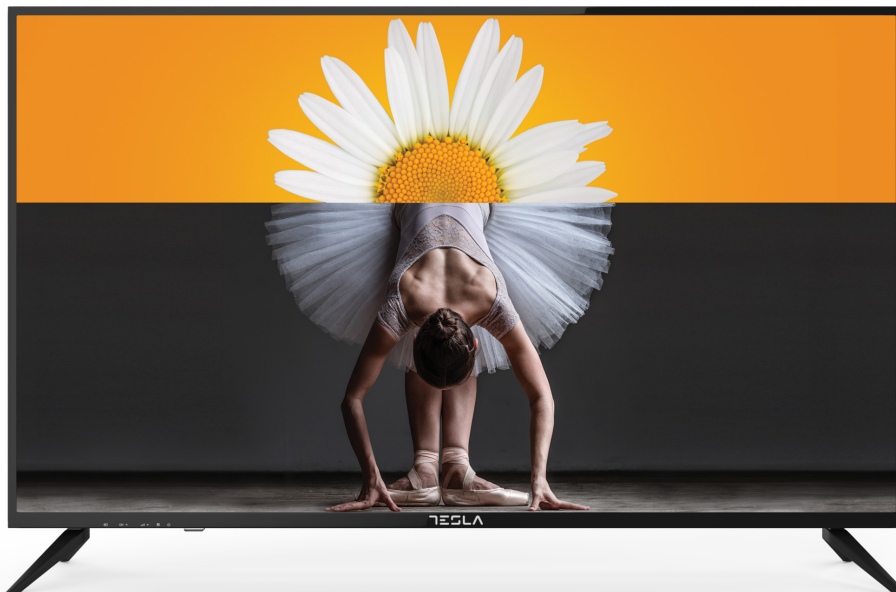

SPECIFICATIONS

GENERAL

Screen Size	49" (124cm)
Display Type	Direct LED
Screen Resolution	3840×2160
Tuner Type	DVB-T/T2/C/S/S2
DVB-T2 Codec	H264, H265
Smart OS	No

DISPLAY

Native Refresh Rate	60Hz
Brightness (cd/m²)	300
Dynamic Contrast	1100:1
Viewing Angle (H/V)	178°/178°
Response Time	9ms