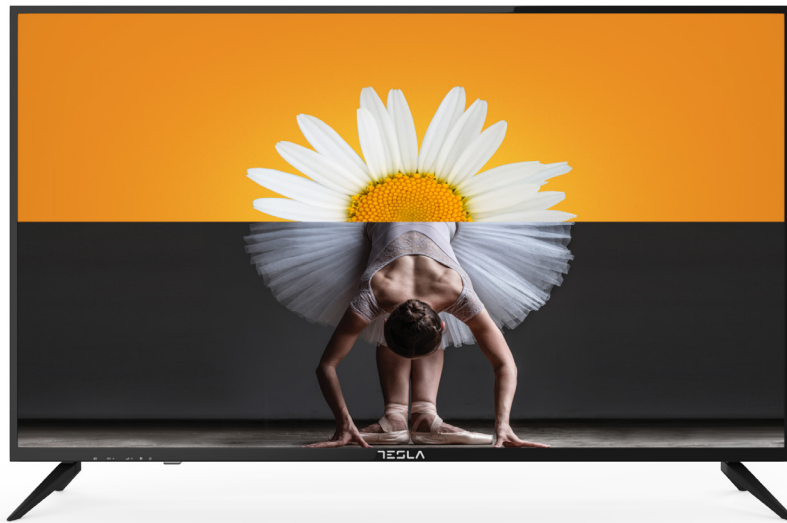

SPECIFICATIONS

GENERAL

Screen Size	49" (124cm)
Display Type	Direct LED
Screen Resolution	1920x1080
Tuner Type	DVB-T/T2/C/S/S2
DVB-T2 Codec	H264, H265
Smart OS	No

DISPLAY

Native Refresh Rate	60Hz
Brightness (cd/m ²)	300
Dynamic Contrast	1200:1
Viewing Angle (H/V)	178°/178°
Response Time	8ms

FEATURES

HW Control Buttons	Yes
Program Guide (EPG)	Yes
PVR (external HDD)	Yes
Multilanguage OSD	Yes
Sleep Timer	Yes
Hotel Mode	Yes
HDMI Option	CEC, MHL, ARC
VESA	200x200mm

PICTURE

Picture Mode	Standard, Soft, User, Dynamic
Adjustable Picture Controls	Yes
Picture Size	4:3/Full/Movie/Subtitle/Auto
Color Preset	Standard/Warm/Cool
Noise Reduction	Yes
Dynamic Backlight	No