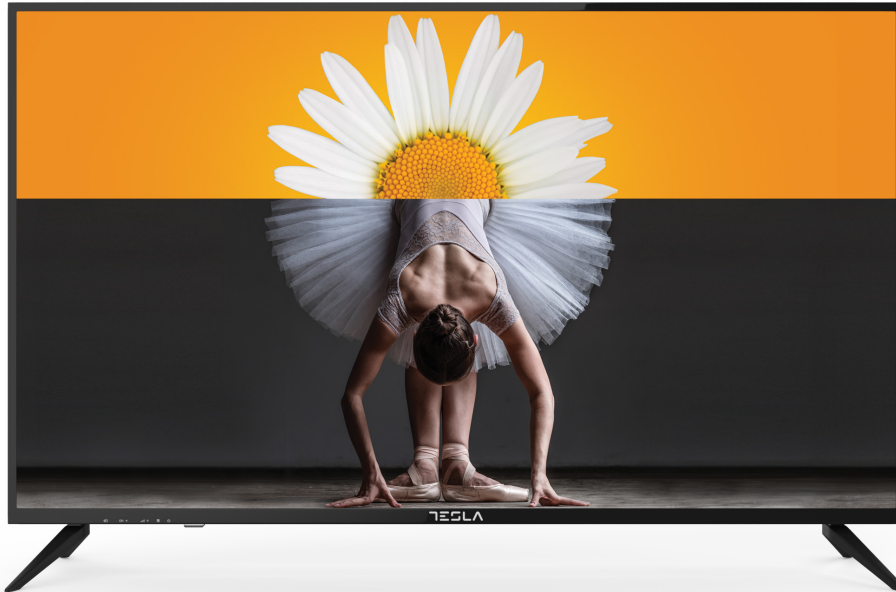

SPECIFICATIONS

GENERAL

Screen Size	49" (124cm)
Display Type	Direct LED
Screen Resolution	1920x1080
Tuner Type	DVB-T/T2/C/S/S2
DVB-T2 Codec	H264, H265
Smart OS	No

DISPLAY

Native Refresh Rate	60Hz
Brightness (cd/m ²)	300
Dynamic Contrast	1200:1
Viewing Angle (H/V)	178°/178°
Response Time	8ms

FEATURES

HW Control Buttons	Yes
Program Guide (EPG)	Yes
PVR (external HDD)	Yes
Multilanguage OSD	Yes
Sleep Timer	Yes
Hotel Mode	Yes
HDMI Option	CEC, MHL, ARC
VESA	200x200mm

PICTURE

Picture Mode	Standard, Soft, User, Dynamic
Adjustable Picture Controls	Yes
Picture Size	4:3/Full/Movie/Subtitle/Auto
Color Preset	Standard/Warm/Cool
Noise Reduction	Yes
Dynamic Backlight	No