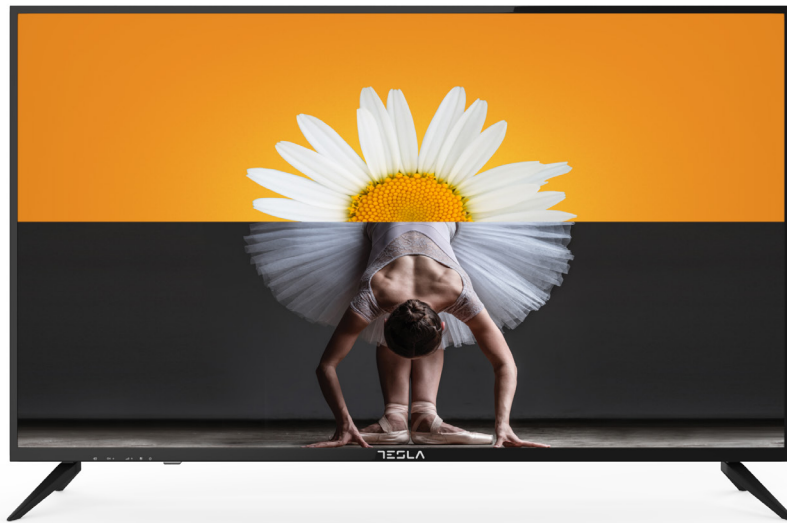

SPECIFICATIONS

GENERAL

Screen Size	40" (101cm)
Display Type	Direct LED
Screen Resolution	1920x1080
Tuner Type	DVB-T/T2/C/S/S2
DVB-T2 Codec	H264, H265
Smart OS	No

DISPLAY

Native Refresh Rate	60Hz
Brightness (cd/m ²)	260
Dynamic Contrast	5000:1
Viewing Angle (H/V)	178°/178°
Response Time	9.5ms

FEATURES

HW Control Buttons	Yes
Program Guide (EPG)	Yes
PVR (external HDD)	Yes
Multilanguage OSD	Yes
Sleep Timer	Yes
Hotel Mode	Yes
HDMI Option	CEC, MHL, ARC
VESA	100x100mm

PICTURE

Picture Mode	Standard/Bright/Soft/User
Adjustable Picture Controls	Yes
Picture Size	4:3/Full/Movie/Subtitle/Auto
Color Preset	Standard/Warm/Cool
Noise Reduction	Yes
Dynamic Backlight	No