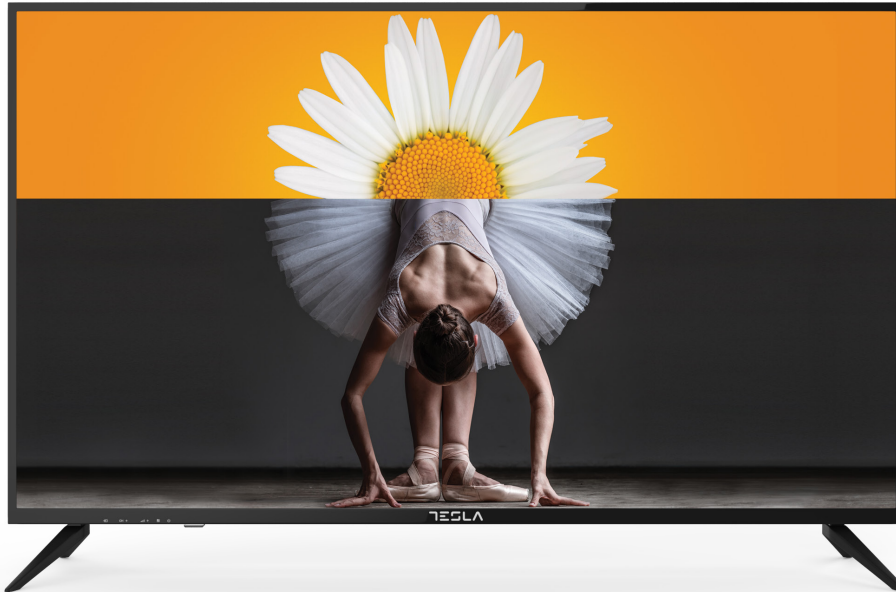

### GENERAL

Screen Size	40" (101cm)
Display Type	Direct LED
Screen Resolution	1920x1080
Tuner Type	DVB-T/T2/C/S/S2
DVB-T2 Codec	H264, H265
Smart OS	No