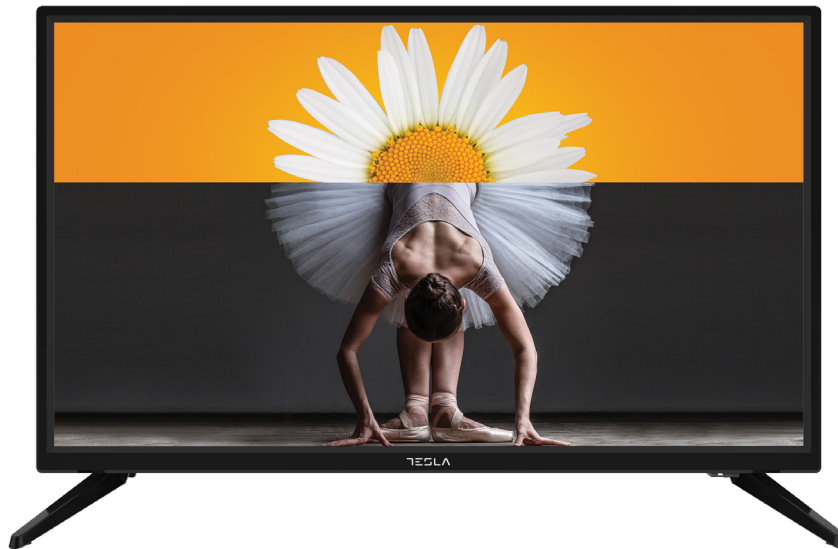

SPECIFICATIONS

GENERAL

Screen Size	24" (60cm)
Display Type	Direct LED
Screen Resolution	1366x768
Tuner Type	DVB-T/T2/C/S/S2
DVB-T2 Codec	H265
Smart OS	No

DISPLAY

Panel Refresh Rate	60Hz
Brightness (cd/m²)	180
Dynamic Contrast	1000:1
Viewing Angle (H/V)	170°/170°
Response Time	6.5ms

FEATURES

HW Control Buttons	Yes
Program Guide (EPG)	Yes
PVR (external HDD)	Yes
Multilanguage OSD	Yes
Sleep Timer	Yes
Hotel Mode	Yes
HDMI CEC	Yes
HDMI ARC	Yes
VESA	100x100mm

PICTURE

Picture Mode	Standard/Mild/Dynamic/User
Adjustable Picture Controls	Yes
Picture Size	16:9/4:3/Auto/Zoom1/Zoom2
Color Preset	Medium/Warm/User/Cool
Noise Reduction	Yes
Dynamic Backlight	No