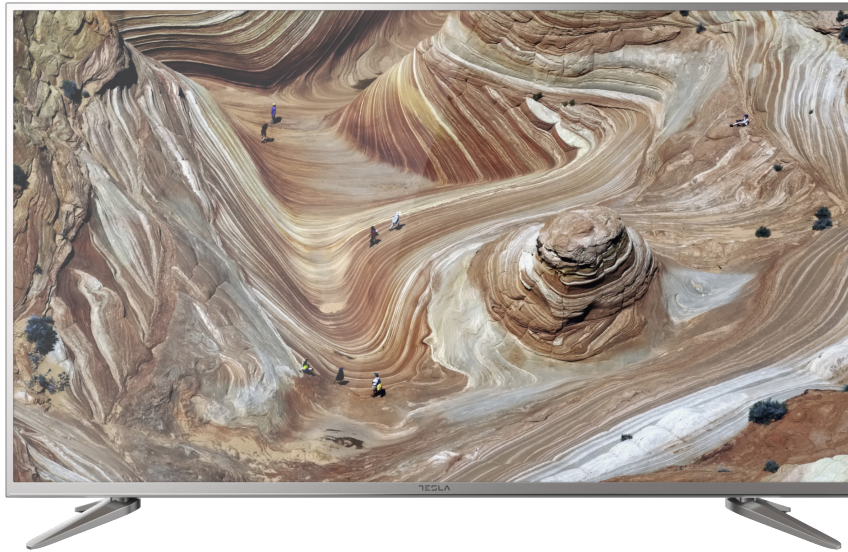

SPECIFICATIONS

GENERAL

Screen Size	43" (109cm)
Display Type	Direct LED
Screen Resolution	3840x2160
Tuner Type	DVB-T/T2/C/S/S2
DVB-T2 Codec	H264, H265
Smart OS	Linux
Pre-installed APPs for Smart TV	App Store, Netflix, YouTube, Browser, Twitter, nScreen, Wireless Display, AccuWeather
RAM/Storage	1.5GB DDR3 / 4GB Flash
CPU	Dual Core A53
GPU	Quad Core MALI 450MP4
Other Functions	HDR 10, SAT DiSEqC 1.2, HbbTV 1.5