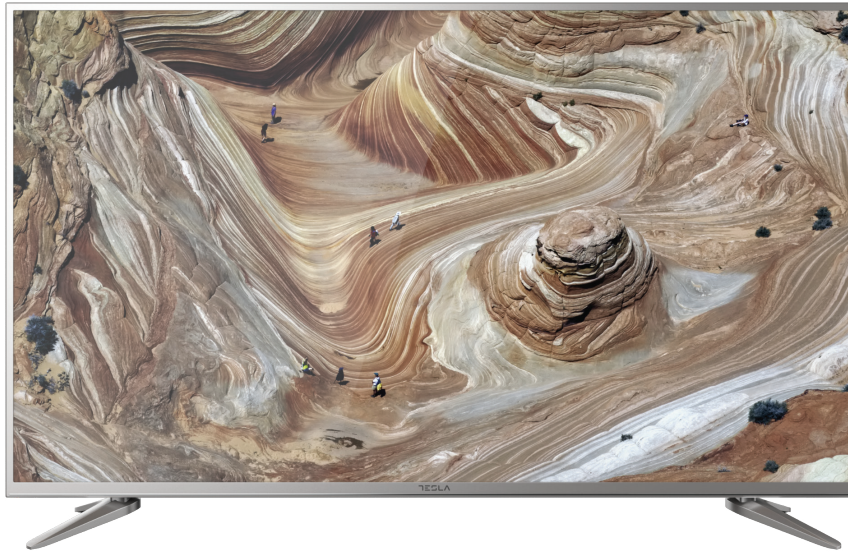

SPECIFICATIONS

GENERAL

Screen Size	55" (140cm)
Display Type	Direct LED
Screen Resolution	3840x2160
Tuner Type	DVB-T/T2/C/S/S2
DVB-T2 Codec	H264, H265
Smart OS	Linux
Pre-installed APPs for Smart TV	App Store, Netflix, Youtube, Browser, Twitter, nScreen, Wireless Display, AccuWeather
RAM/Storage	1.5GB DDR3 / 4GB Flash
CPU	Dual Core A53
GPU	Quad Core MALI 450MP4
Other Functions	HDR 10, SAT DiSEqC 1.2, HbbTV 1.5