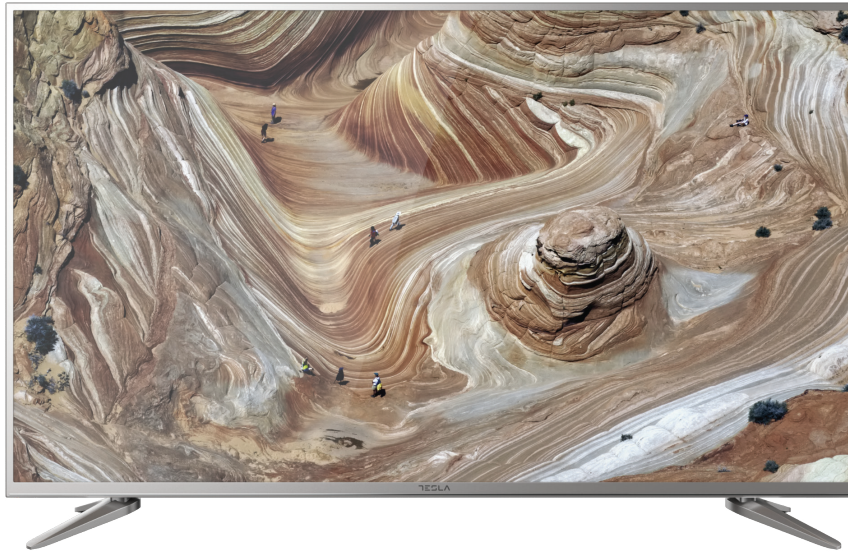

SPECIFICATIONS

GENERAL

Screen Size	49" (124cm)
Display Type	Direct LED
Screen Resolution	3840x2160
Tuner Type	DVB-T/T2/C/S/S2
DVB-T2 Codec	H264, H265
Smart OS	Linux
Pre-installed APPs for Smart TV	App Store, Netflix, Youtube, Browser, Twitter, nScreen, Wireless Display, AccuWeather
RAM/Storage	1.5GB DDR3 / 4GB Flash
CPU	Dual Core A53
GPU	Quad Core MALI 450MP4
Other Functions	HDR 10, SAT DiSEqC 1.2, HbbTV 1.5